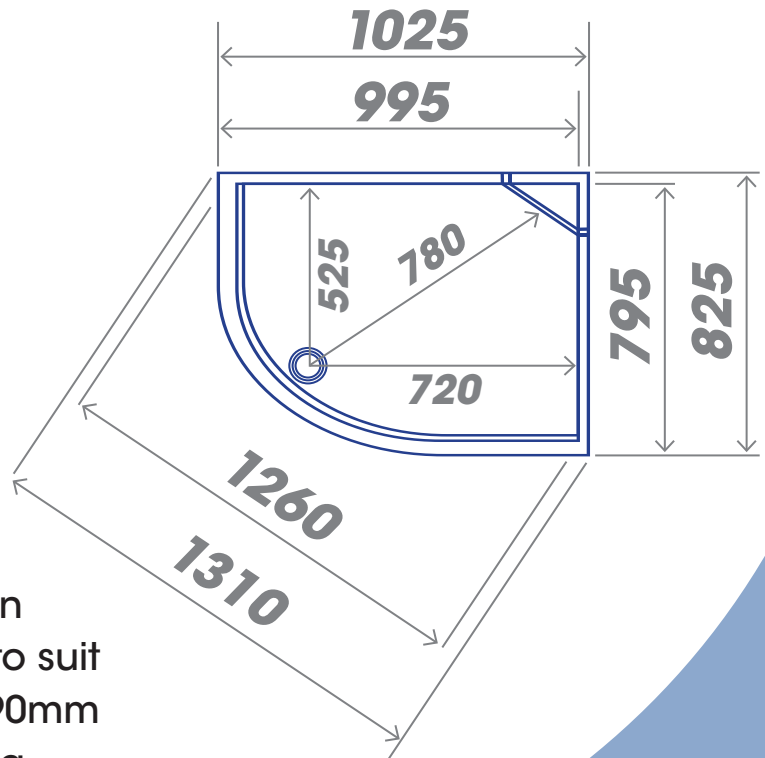

800 QUADRANT

LEAK-FREE FOR LIFE

Tray section designed to suit standard 90mm waste fitting

900 QUADRANT

LEAK-FREE FOR LIFE

Tray section designed to suit standard 90mm waste fitting

1000 QUADRANT

LEAK-FREE FOR LIFE

Tray section designed to suit standard 90mm waste fitting

1000x800 QUADRANT

LEAK-FREE FOR LIFE

Tray section designed to suit standard 90mm waste fitting

1000x800 QUADRANT

LEAK-FREE FOR LIFE

NEPTUNE

Tray section designed to suit standard 90mm waste fitting

1200x800 QUADRANT

LEAK-FREE FOR LIFE

Tray section designed to suit standard 90mm waste fitting

1200x800 QUADRANT

LEAK-FREE FOR LIFE

Tray section designed to suit standard 90mm waste fitting

1200x900 QUADRANT

LEAK-FREE FOR LIFE

Tray section designed to suit standard 90mm waste fitting

1200x900 QUADRANT

LEAK-FREE FOR LIFE

NEPTUNE