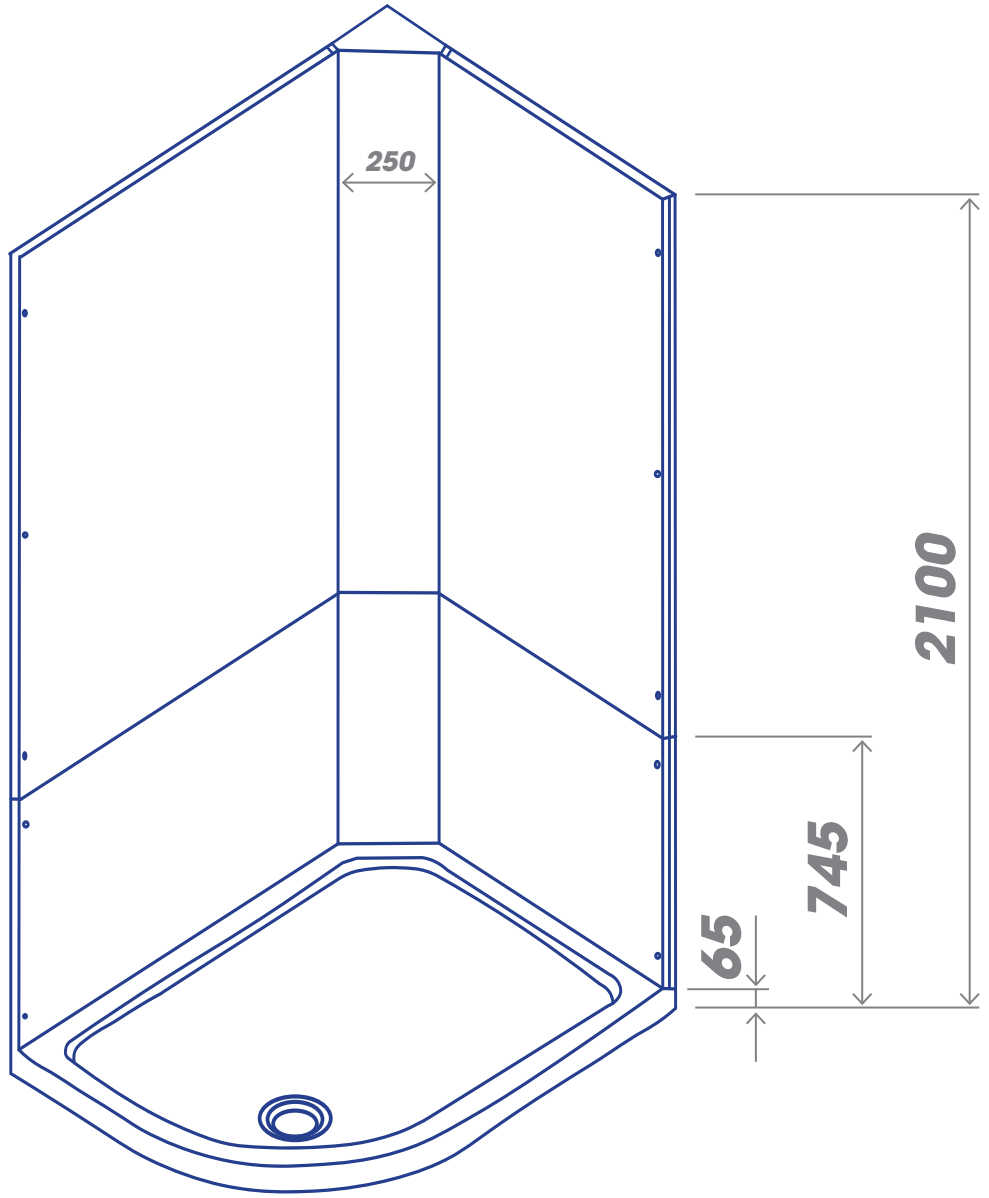

800 QUADRANT

LEAK-FREE FOR LIFE

Tray section designed to suit standard 90mm waste fitting

900 QUADRANT

LEAK-FREE FOR LIFE

Tray section designed to suit standard 90mm waste fitting

1000 QUADRANT

LEAK-FREE FOR LIFE

Tray section designed to suit standard 90mm waste fitting

1000x800 QUADRANT

LEAK-FREE FOR LIFE

Tray section designed to suit standard 90mm waste fitting

1000x800 QUADRANT

LEAK-FREE FOR LIFE

NEPTUNE

Tray section designed to suit standard 90mm waste fitting

1200x800 QUADRANT

LEAK-FREE FOR LIFE

Tray section designed to suit standard 90mm waste fitting

1200x800 QUADRANT

LEAK-FREE FOR LIFE

Tray section designed to suit standard 90mm waste fitting

1200x900 QUADRANT

LEAK-FREE FOR LIFE

Tray section designed to suit standard 90mm waste fitting

1200x900 QUADRANT

LEAK-FREE FOR LIFE

NEPTUNE