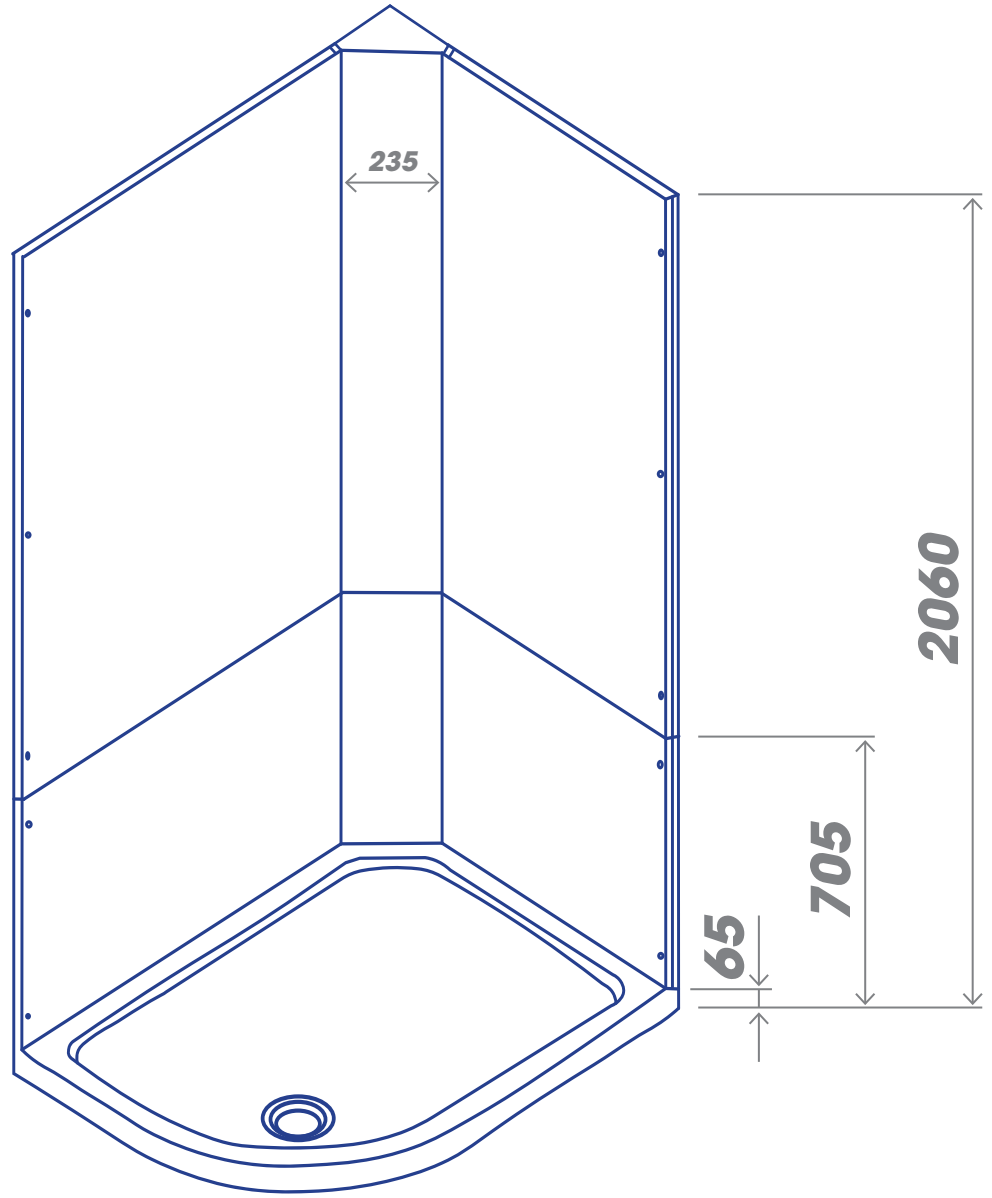

800 QUADRANT

LEAK-FREE FOR LIFE

Tray section designed to suit standard 90mm waste fitting

900 QUADRANT

LEAK-FREE FOR LIFE

Tray section designed to suit standard 90mm waste fitting

1000 QUADRANT

LEAK-FREE FOR LIFE

Tray section designed to suit standard 90mm waste fitting

1000x800 QUADRANT

LEAK-FREE FOR LIFE

Tray section designed to suit standard 90mm waste fitting

1000x800 QUADRANT

LEAK-FREE FOR LIFE

NEPTUNE

Tray section designed to suit standard 90mm waste fitting

1200x800 QUADRANT

LEAK-FREE FOR LIFE

Tray section designed to suit standard 90mm waste fitting

1200x800 QUADRANT

LEAK-FREE FOR LIFE

Tray section designed to suit standard 90mm waste fitting

1200x900 QUADRANT

LEAK-FREE FOR LIFE

Tray section designed to suit standard 90mm waste fitting

1200x900 QUADRANT

LEAK-FREE FOR LIFE

NEPTUNE