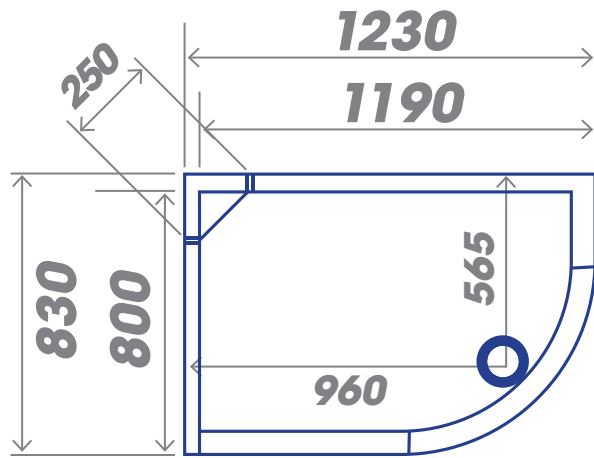

800 QUADRANT

LEAK-FREE FOR LIFE

Tray section designed to suit standard 90mm waste fitting

900 QUADRANT

LEAK-FREE FOR LIFE

Tray section designed to suit standard 90mm waste fitting

1000 QUADRANT

LEAK-FREE FOR LIFE

Tray section designed to suit standard 90mm waste fitting

1000x800 QUADRANT

LEAK-FREE FOR LIFE

Tray section designed to suit standard 90mm waste fitting

1000x800 QUADRANT

LEAK-FREE FOR LIFE

NEPTUNE

Tray section designed to suit standard 90mm waste fitting

1200x800 QUADRANT

LEAK-FREE FOR LIFE

Tray section designed to suit standard 90mm waste fitting

1200x800 QUADRANT

LEAK-FREE FOR LIFE

Tray section designed to suit standard 90mm waste fitting

1200x900 QUADRANT

LEAK-FREE FOR LIFE

Tray section designed to suit standard 90mm waste fitting

1200x900 QUADRANT

LEAK-FREE FOR LIFE

NEPTUNE