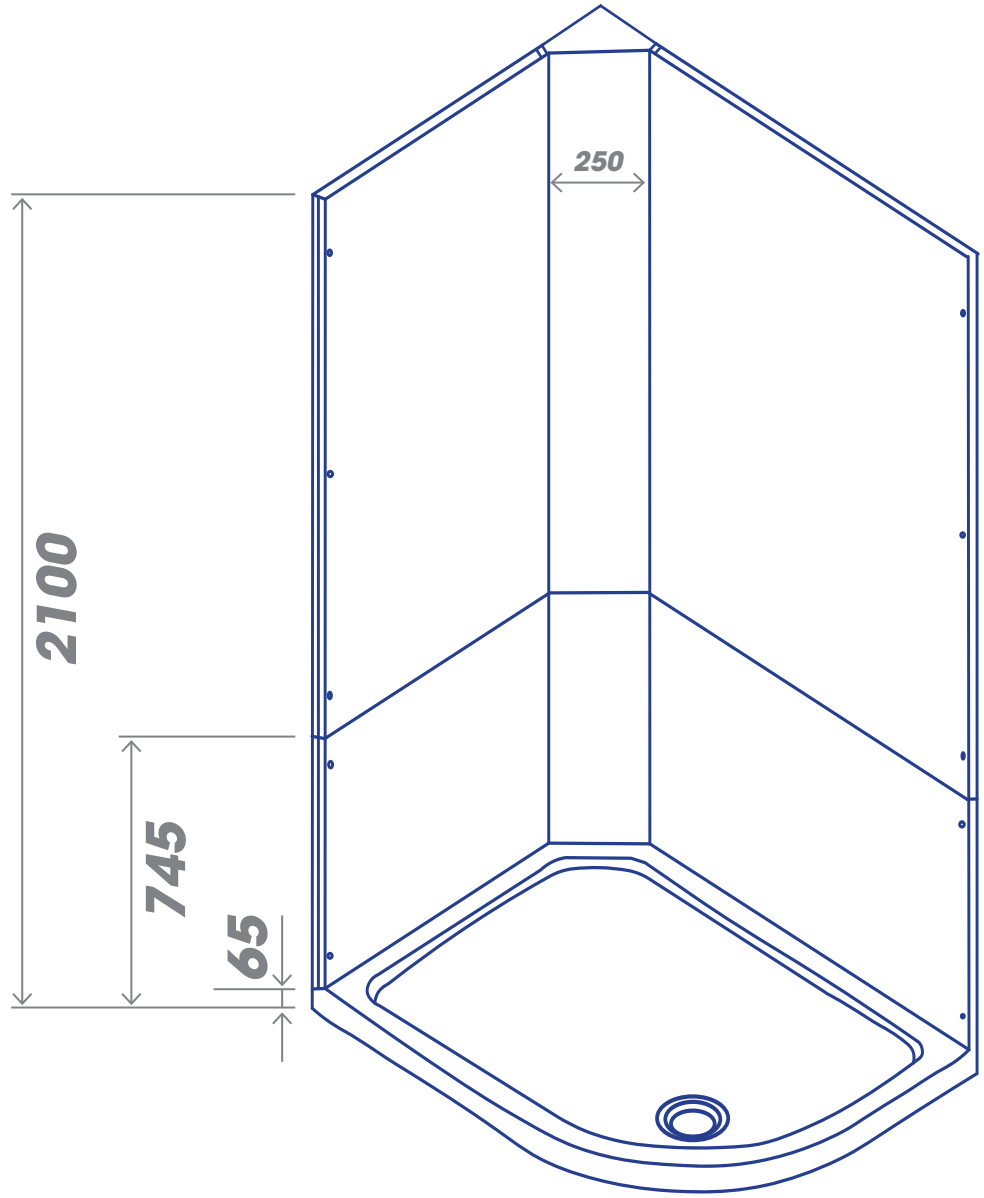

800 QUADRANT

LEAK-FREE FOR LIFE

Tray section designed to suit standard 90mm waste fitting

900 QUADRANT

LEAK-FREE FOR LIFE

Tray section designed to suit standard 90mm waste fitting

1000 QUADRANT

LEAK-FREE FOR LIFE

Tray section designed to suit standard 90mm waste fitting

1000x800 QUADRANT

LEAK-FREE FOR LIFE

Tray section designed to suit standard 90mm waste fitting

1000x800 QUADRANT

LEAK-FREE FOR LIFE

NEPTUNE

Tray section designed to suit standard 90mm waste fitting

1200x800 QUADRANT

LEAK-FREE FOR LIFE

Tray section designed to suit standard 90mm waste fitting

1200x800 QUADRANT

LEAK-FREE FOR LIFE

Tray section designed to suit standard 90mm waste fitting

1200x900 QUADRANT

LEAK-FREE FOR LIFE

Tray section designed to suit standard 90mm waste fitting

1200x900 QUADRANT

LEAK-FREE FOR LIFE

NEPTUNE