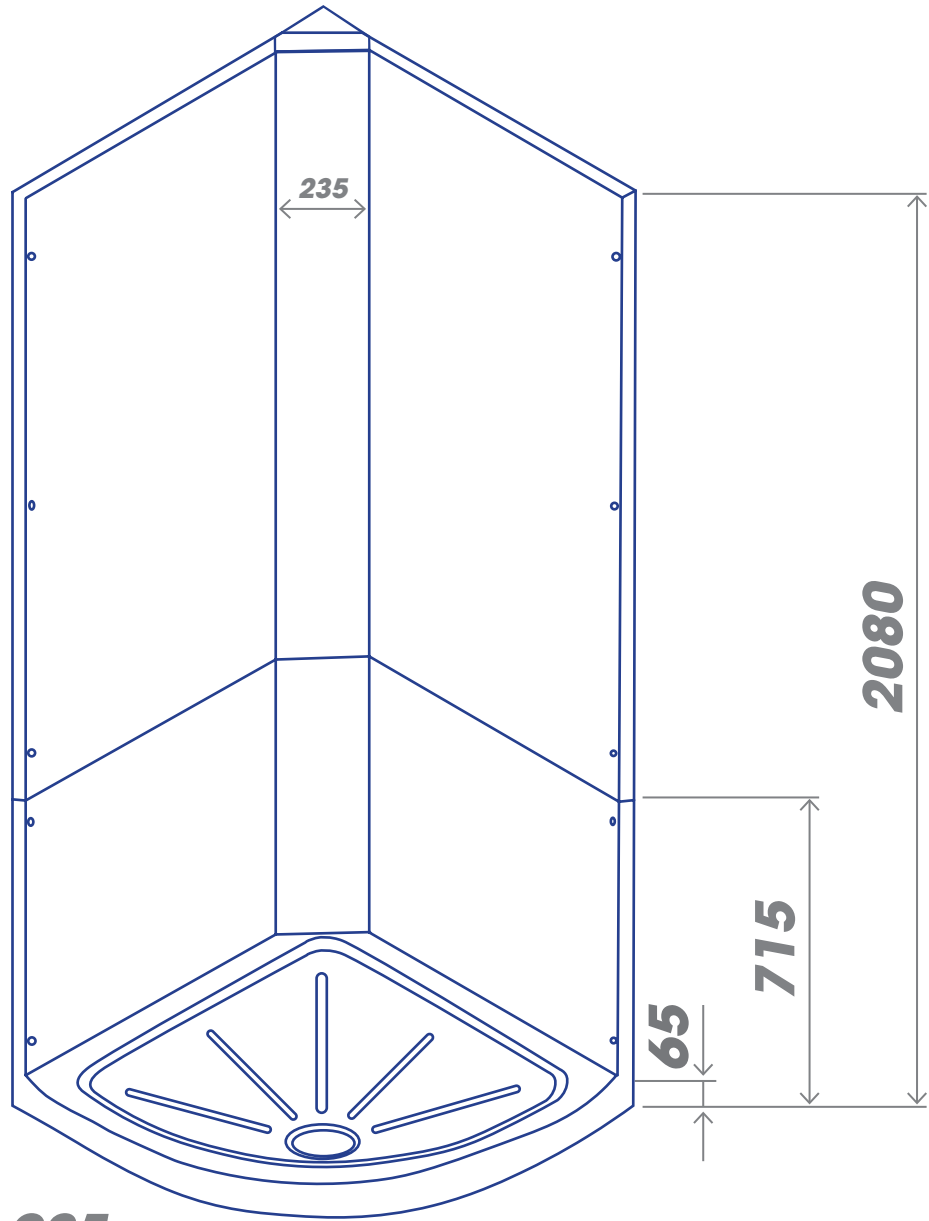

800 QUADRANT

LEAK-FREE FOR LIFE

Tray section designed to suit standard 90mm waste fitting

900 QUADRANT

LEAK-FREE FOR LIFE

Tray section designed to suit standard 90mm waste fitting

1000 QUADRANT

LEAK-FREE FOR LIFE

Tray section designed to suit standard 90mm waste fitting

1000x800 QUADRANT

LEAK-FREE FOR LIFE

Tray section designed to suit standard 90mm waste fitting

1000x800 QUADRANT

LEAK-FREE FOR LIFE

NEPTUNE

Tray section designed to suit standard 90mm waste fitting

1200x800 QUADRANT

LEAK-FREE FOR LIFE

Tray section designed to suit standard 90mm waste fitting

1200x800 QUADRANT

LEAK-FREE FOR LIFE

Tray section designed to suit standard 90mm waste fitting

1200x900 QUADRANT

LEAK-FREE FOR LIFE

Tray section designed to suit standard 90mm waste fitting

1200x900 QUADRANT

LEAK-FREE FOR LIFE

NEPTUNE