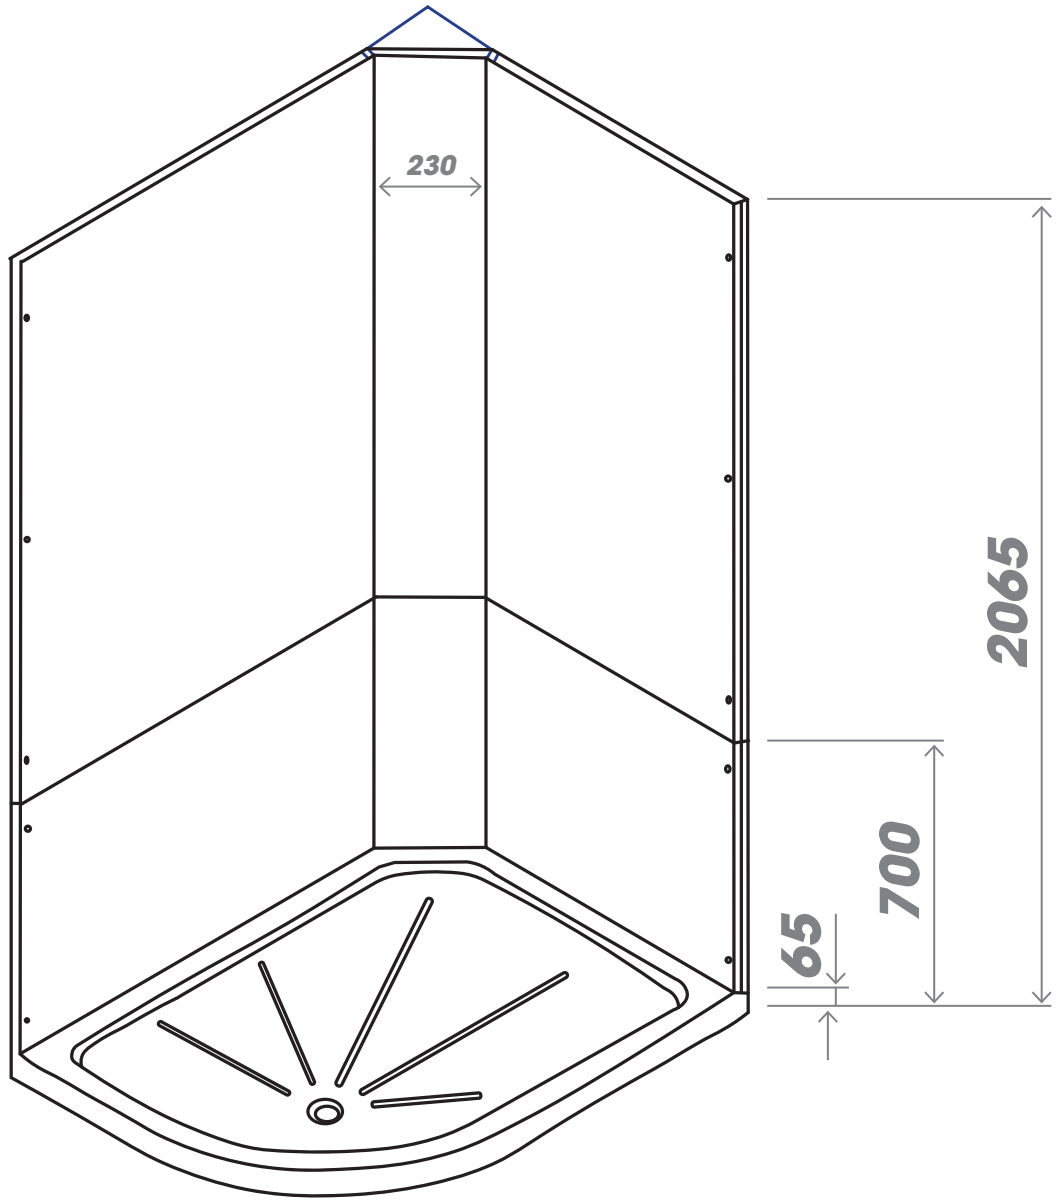

800 QUADRANT

LEAK-FREE FOR LIFE

Tray section designed to suit standard 90mm waste fitting

900 QUADRANT

LEAK-FREE FOR LIFE

Tray section designed to suit standard 90mm waste fitting

1000 QUADRANT

LEAK-FREE FOR LIFE

Tray section designed to suit standard 90mm waste fitting

1000x800 QUADRANT

LEAK-FREE FOR LIFE

Tray section designed to suit standard 90mm waste fitting

1000x800 QUADRANT

LEAK-FREE FOR LIFE

NEPTUNE

Tray section designed to suit standard 90mm waste fitting

1200x800 QUADRANT

LEAK-FREE FOR LIFE

Tray section designed to suit standard 90mm waste fitting

1200x800 QUADRANT

LEAK-FREE FOR LIFE

Tray section designed to suit standard 90mm waste fitting

1200x900 QUADRANT

LEAK-FREE FOR LIFE

Tray section designed to suit standard 90mm waste fitting

1200x900 QUADRANT

LEAK-FREE FOR LIFE

NEPTUNE