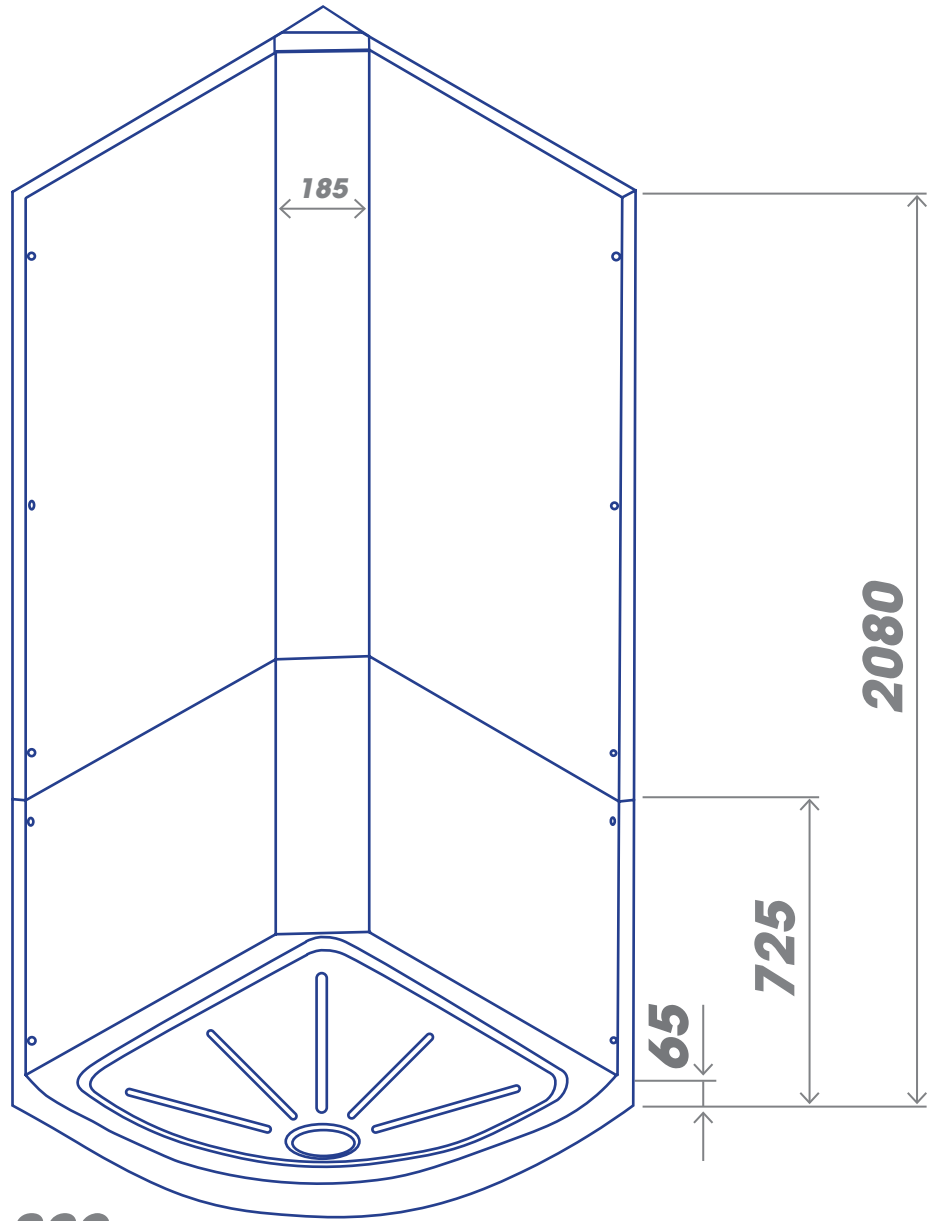

800 QUADRANT

LEAK-FREE FOR LIFE

Tray section designed to suit standard 90mm waste fitting

900 QUADRANT

LEAK-FREE FOR LIFE

Tray section designed to suit standard 90mm waste fitting

1000 QUADRANT

LEAK-FREE FOR LIFE

Tray section designed to suit standard 90mm waste fitting

1000x800 QUADRANT

LEAK-FREE FOR LIFE

Tray section designed to suit standard 90mm waste fitting

1000x800 QUADRANT

LEAK-FREE FOR LIFE

NEPTUNE

Tray section designed to suit standard 90mm waste fitting

1200x800 QUADRANT

LEAK-FREE FOR LIFE

Tray section designed to suit standard 90mm waste fitting

1200x800 QUADRANT

LEAK-FREE FOR LIFE

Tray section designed to suit standard 90mm waste fitting

1200x900 QUADRANT

LEAK-FREE FOR LIFE

Tray section designed to suit standard 90mm waste fitting

1200x900 QUADRANT

LEAK-FREE FOR LIFE

NEPTUNE