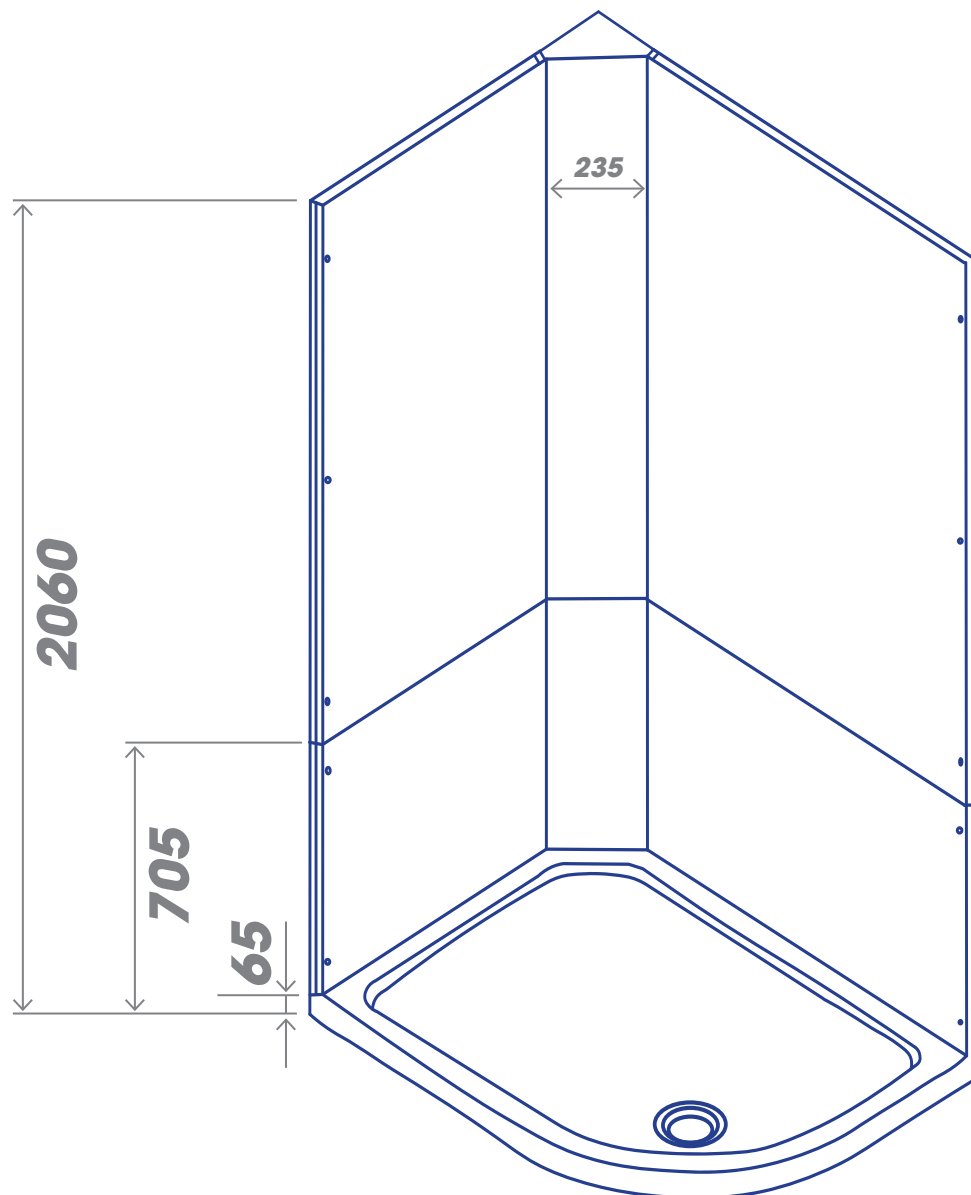

800 QUADRANT

LEAK-FREE FOR LIFE

Tray section designed to suit standard 90mm waste fitting

900 QUADRANT

LEAK-FREE FOR LIFE

Tray section designed to suit standard 90mm waste fitting

1000 QUADRANT

LEAK-FREE FOR LIFE

Tray section designed to suit standard 90mm waste fitting

1000x800 QUADRANT

LEAK-FREE FOR LIFE

Tray section designed to suit standard 90mm waste fitting

1000x800 QUADRANT

LEAK-FREE FOR LIFE

NEPTUNE

Tray section designed to suit standard 90mm waste fitting

1200x800 QUADRANT

LEAK-FREE FOR LIFE

Tray section designed to suit standard 90mm waste fitting

1200x800 QUADRANT

LEAK-FREE FOR LIFE

Tray section designed to suit standard 90mm waste fitting

1200x900 QUADRANT

LEAK-FREE FOR LIFE

Tray section designed to suit standard 90mm waste fitting

1200x900 QUADRANT

LEAK-FREE FOR LIFE

NEPTUNE