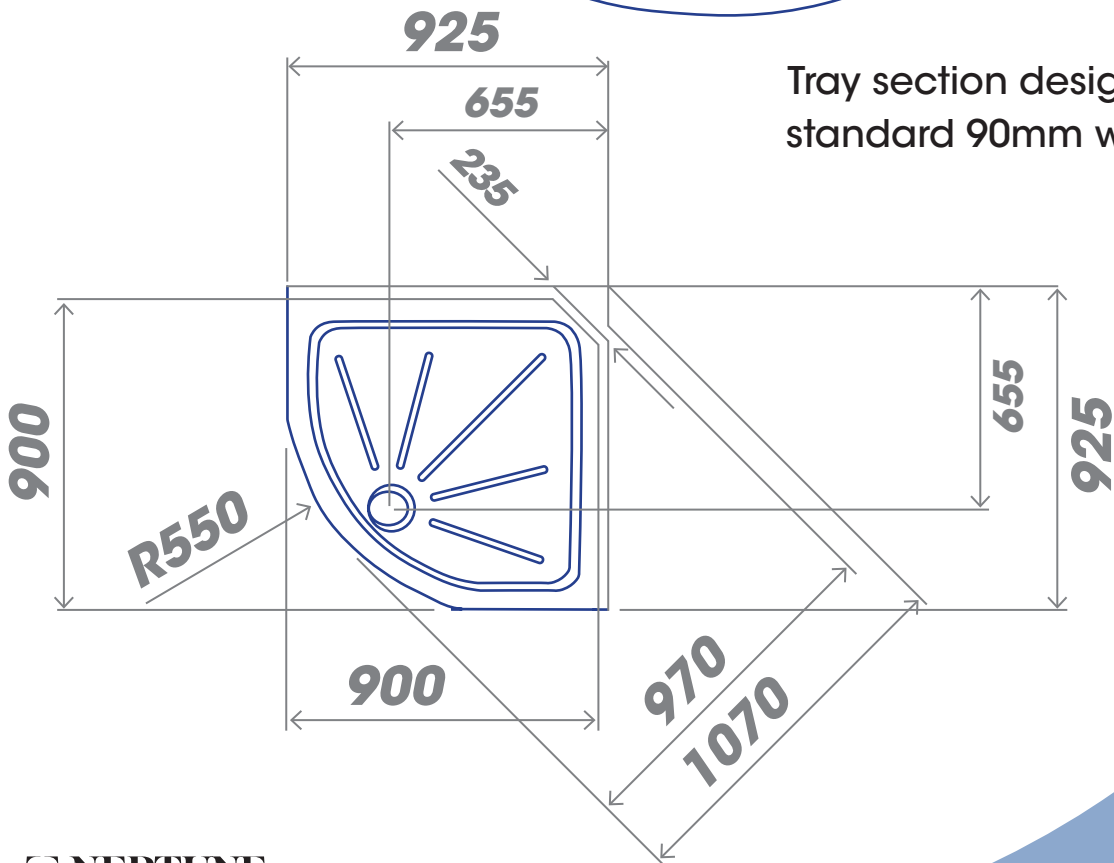

800 QUADRANT

LEAK-FREE FOR LIFE

Tray section designed to suit standard 90mm waste fitting

900 QUADRANT

LEAK-FREE FOR LIFE

Tray section designed to suit standard 90mm waste fitting

1000 QUADRANT

LEAK-FREE FOR LIFE

Tray section designed to suit standard 90mm waste fitting

1000x800 QUADRANT

LEAK-FREE FOR LIFE

Tray section designed to suit standard 90mm waste fitting

1000x800 QUADRANT

LEAK-FREE FOR LIFE

NEPTUNE

Tray section designed to suit standard 90mm waste fitting

1200x800 QUADRANT

LEAK-FREE FOR LIFE

Tray section designed to suit standard 90mm waste fitting

1200x800 QUADRANT

LEAK-FREE FOR LIFE

Tray section designed to suit standard 90mm waste fitting

1200x900 QUADRANT

LEAK-FREE FOR LIFE

Tray section designed to suit standard 90mm waste fitting

1200x900 QUADRANT

LEAK-FREE FOR LIFE

NEPTUNE