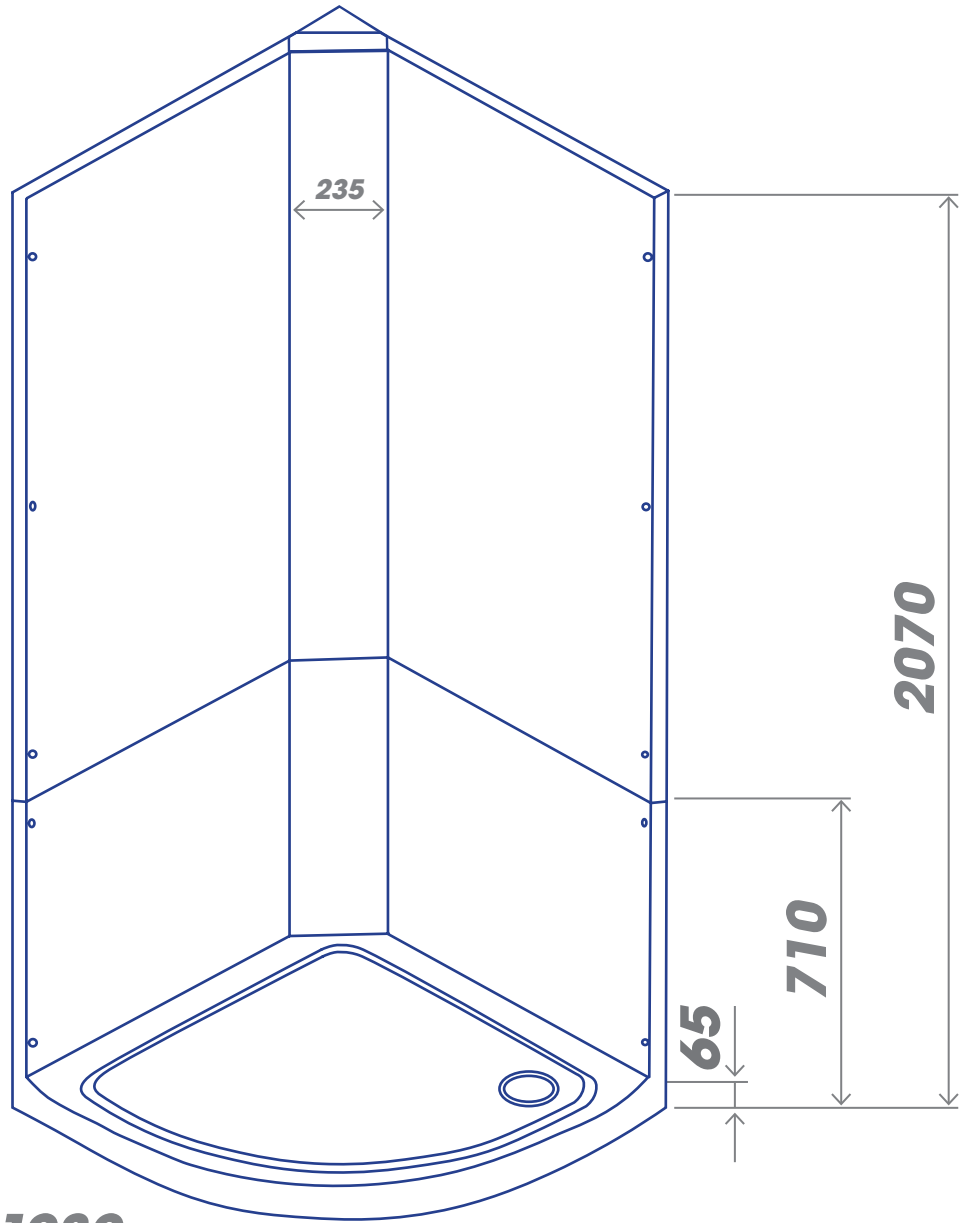

800 QUADRANT

LEAK-FREE FOR LIFE

Tray section designed to suit standard 90mm waste fitting

900 QUADRANT

LEAK-FREE FOR LIFE

Tray section designed to suit standard 90mm waste fitting

1000 QUADRANT

LEAK-FREE FOR LIFE

Tray section designed to suit standard 90mm waste fitting

1000x800 QUADRANT

LEAK-FREE FOR LIFE

Tray section designed to suit standard 90mm waste fitting

1000x800 QUADRANT

LEAK-FREE FOR LIFE

NEPTUNE

Tray section designed to suit standard 90mm waste fitting

1200x800 QUADRANT

LEAK-FREE FOR LIFE

Tray section designed to suit standard 90mm waste fitting

1200x800 QUADRANT

LEAK-FREE FOR LIFE

Tray section designed to suit standard 90mm waste fitting

1200x900 QUADRANT

LEAK-FREE FOR LIFE

Tray section designed to suit standard 90mm waste fitting

1200x900 QUADRANT

LEAK-FREE FOR LIFE

NEPTUNE