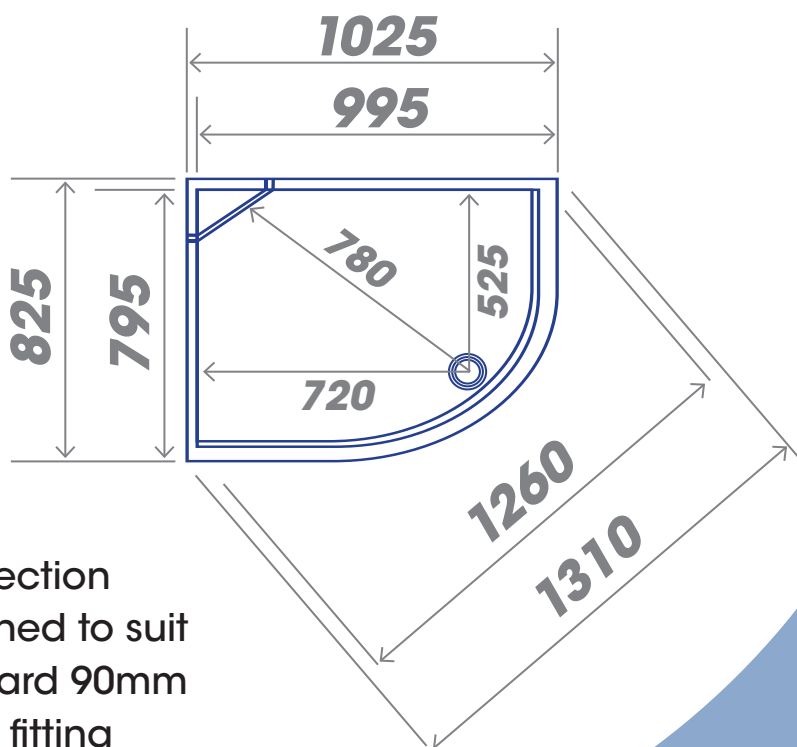

800 QUADRANT

LEAK-FREE FOR LIFE

Tray section designed to suit standard 90mm waste fitting

900 QUADRANT

LEAK-FREE FOR LIFE

Tray section designed to suit standard 90mm waste fitting

1000 QUADRANT

LEAK-FREE FOR LIFE

Tray section designed to suit standard 90mm waste fitting

1000x800 QUADRANT

LEAK-FREE FOR LIFE

Tray section designed to suit standard 90mm waste fitting

1000x800 QUADRANT

LEAK-FREE FOR LIFE

NEPTUNE

Tray section designed to suit standard 90mm waste fitting

1200x800 QUADRANT

LEAK-FREE FOR LIFE

Tray section designed to suit standard 90mm waste fitting

1200x800 QUADRANT

LEAK-FREE FOR LIFE

Tray section designed to suit standard 90mm waste fitting

1200x900 QUADRANT

LEAK-FREE FOR LIFE

Tray section designed to suit standard 90mm waste fitting

1200x900 QUADRANT

LEAK-FREE FOR LIFE

NEPTUNE