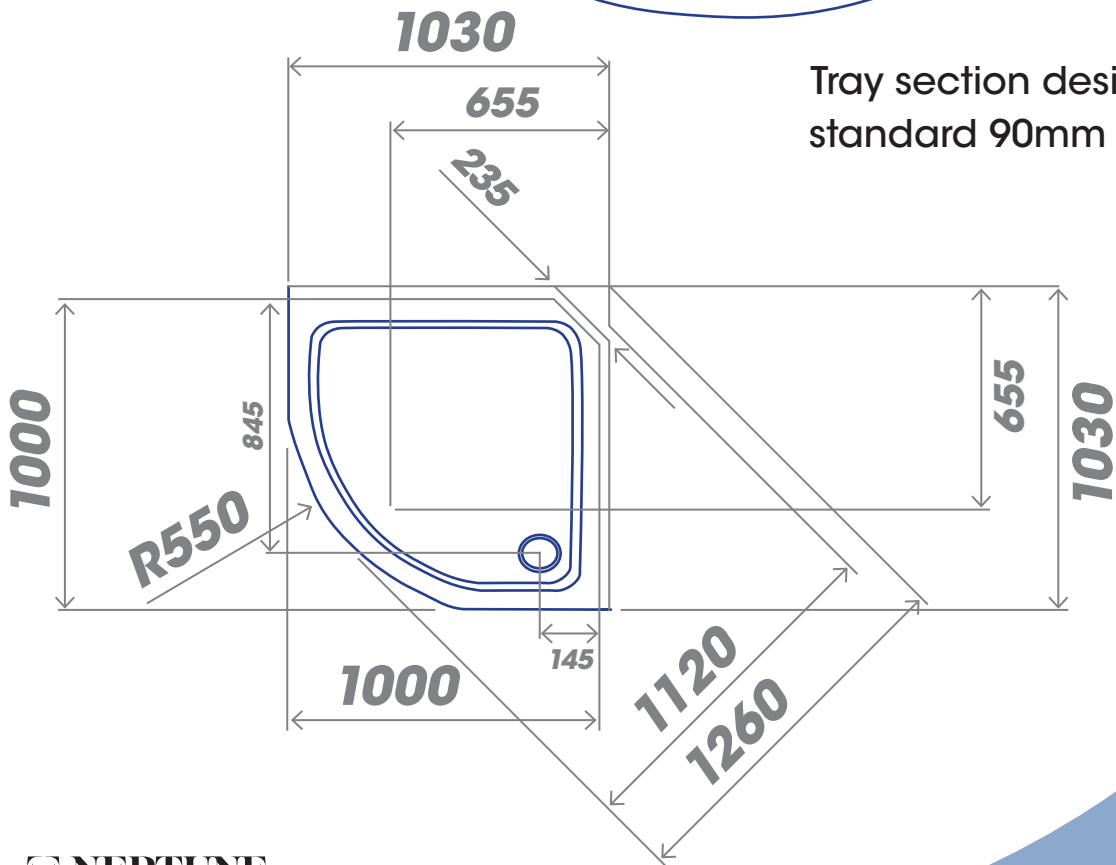

800 QUADRANT

LEAK-FREE FOR LIFE

Tray section designed to suit standard 90mm waste fitting

900 QUADRANT

LEAK-FREE FOR LIFE

Tray section designed to suit standard 90mm waste fitting

1000 QUADRANT

LEAK-FREE FOR LIFE

Tray section designed to suit standard 90mm waste fitting

1000x800 QUADRANT

LEAK-FREE FOR LIFE

Tray section designed to suit standard 90mm waste fitting

1000x800 QUADRANT

LEAK-FREE FOR LIFE

NEPTUNE

Tray section designed to suit standard 90mm waste fitting

1200x800 QUADRANT

LEAK-FREE FOR LIFE

Tray section designed to suit standard 90mm waste fitting

1200x800 QUADRANT

LEAK-FREE FOR LIFE

Tray section designed to suit standard 90mm waste fitting

1200x900 QUADRANT

LEAK-FREE FOR LIFE

Tray section designed to suit standard 90mm waste fitting

1200x900 QUADRANT

LEAK-FREE FOR LIFE

NEPTUNE