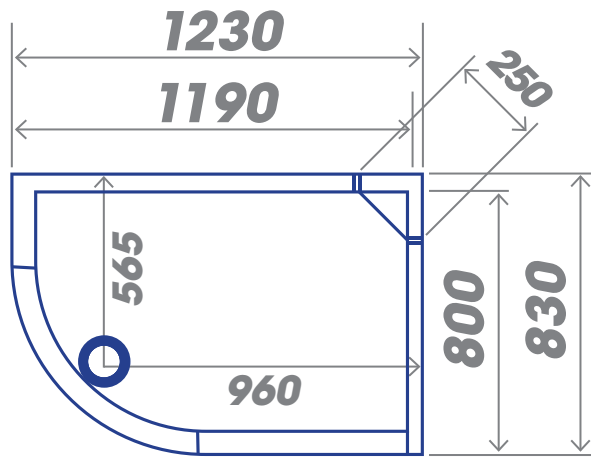

800 QUADRANT

LEAK-FREE FOR LIFE

Tray section designed to suit standard 90mm waste fitting

900 QUADRANT

LEAK-FREE FOR LIFE

Tray section designed to suit standard 90mm waste fitting

1000 QUADRANT

LEAK-FREE FOR LIFE

Tray section designed to suit standard 90mm waste fitting

1000x800 QUADRANT

LEAK-FREE FOR LIFE

Tray section designed to suit standard 90mm waste fitting

1000x800 QUADRANT

LEAK-FREE FOR LIFE

NEPTUNE

Tray section designed to suit standard 90mm waste fitting

1200x800 QUADRANT

LEAK-FREE FOR LIFE

Tray section designed to suit standard 90mm waste fitting

1200x800 QUADRANT

LEAK-FREE FOR LIFE

Tray section designed to suit standard 90mm waste fitting

1200x900 QUADRANT

LEAK-FREE FOR LIFE

Tray section designed to suit standard 90mm waste fitting

1200x900 QUADRANT

LEAK-FREE FOR LIFE

NEPTUNE