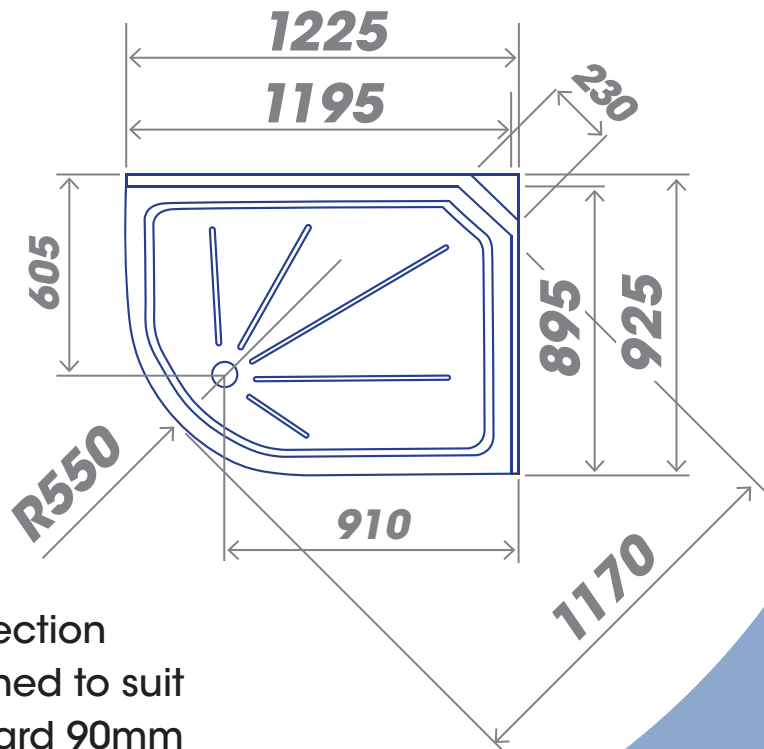

800 QUADRANT

LEAK-FREE FOR LIFE

Tray section designed to suit standard 90mm waste fitting

900 QUADRANT

LEAK-FREE FOR LIFE

Tray section designed to suit standard 90mm waste fitting

1000 QUADRANT

LEAK-FREE FOR LIFE

Tray section designed to suit standard 90mm waste fitting

1000x800 QUADRANT

LEAK-FREE FOR LIFE

Tray section designed to suit standard 90mm waste fitting

1000x800 QUADRANT

LEAK-FREE FOR LIFE

NEPTUNE

Tray section designed to suit standard 90mm waste fitting

1200x800 QUADRANT

LEAK-FREE FOR LIFE

Tray section designed to suit standard 90mm waste fitting

1200x800 QUADRANT

LEAK-FREE FOR LIFE

Tray section designed to suit standard 90mm waste fitting

1200x900 QUADRANT

LEAK-FREE FOR LIFE

Tray section designed to suit standard 90mm waste fitting

1200x900 QUADRANT

LEAK-FREE FOR LIFE

NEPTUNE