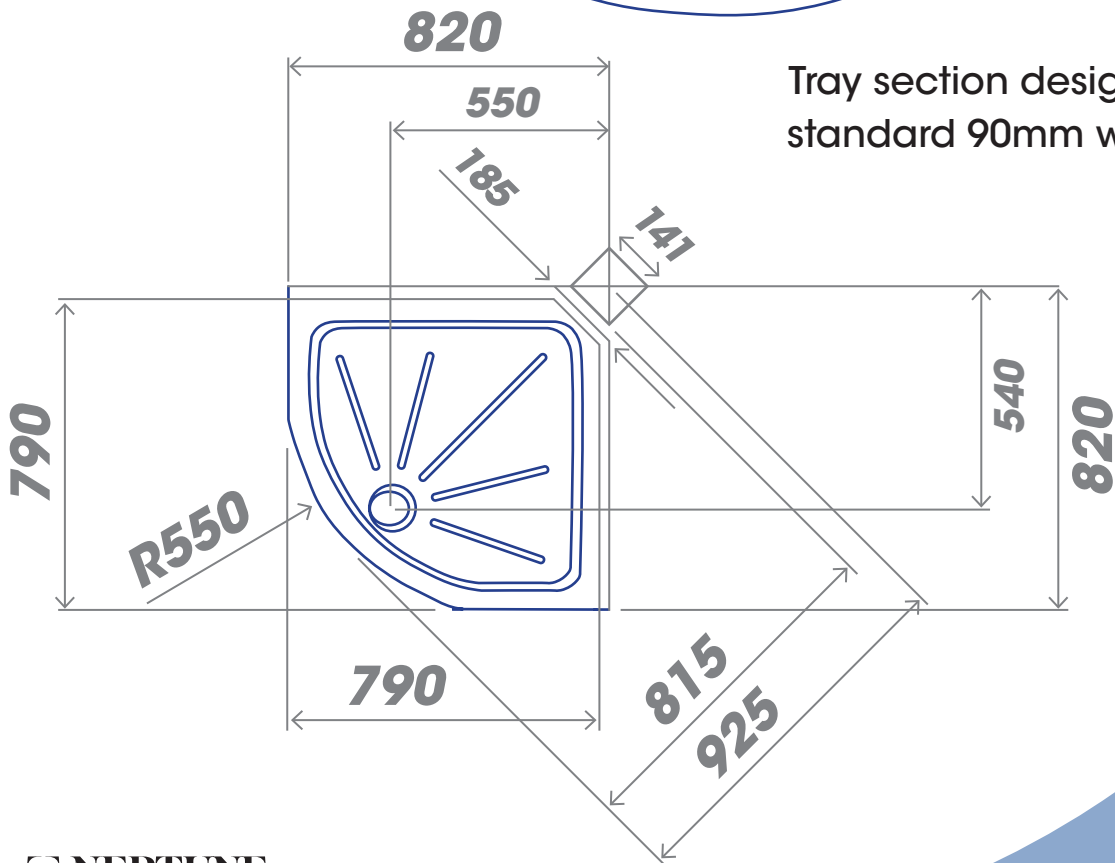

800 QUADRANT

LEAK-FREE FOR LIFE

Tray section designed to suit standard 90mm waste fitting

900 QUADRANT

LEAK-FREE FOR LIFE

Tray section designed to suit standard 90mm waste fitting

1000 QUADRANT

LEAK-FREE FOR LIFE

Tray section designed to suit standard 90mm waste fitting

1000x800 QUADRANT

LEAK-FREE FOR LIFE

Tray section designed to suit standard 90mm waste fitting

1000x800 QUADRANT

LEAK-FREE FOR LIFE

NEPTUNE

Tray section designed to suit standard 90mm waste fitting

1200x800 QUADRANT

LEAK-FREE FOR LIFE

Tray section designed to suit standard 90mm waste fitting

1200x800 QUADRANT

LEAK-FREE FOR LIFE

Tray section designed to suit standard 90mm waste fitting

1200x900 QUADRANT

LEAK-FREE FOR LIFE

Tray section designed to suit standard 90mm waste fitting

1200x900 QUADRANT

LEAK-FREE FOR LIFE

NEPTUNE