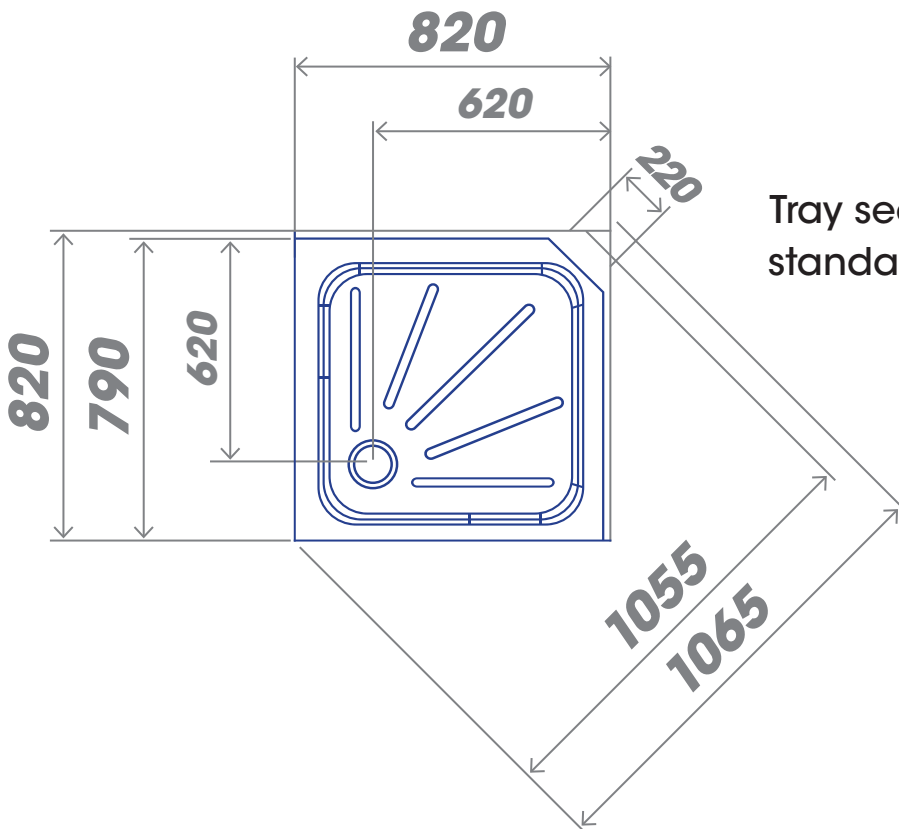

800 SQUARE

LEAK-FREE FOR LIFE

Tray section designed to suit standard 90mm waste fitting

900 SQUARE

LEAK-FREE FOR LIFE

Tray section designed to suit standard 90mm waste fitting

1200x800 RECTANGLE

LEAK-FREE FOR LIFE

NEPTUNE

1200x800 RECTANGLE

LEAK-FREE FOR LIFE

Tray section
designed to suit
standard 90mm
waste fitting

1200x900 RECTANGLE

LEAK-FREE FOR LIFE

NEPTUNE

Tray section designed to suit standard 90mm waste fitting

1200x900 RECTANGLE

LEAK-FREE FOR LIFE

Tray section designed to suit standard 90mm waste fitting

NEPTUNE