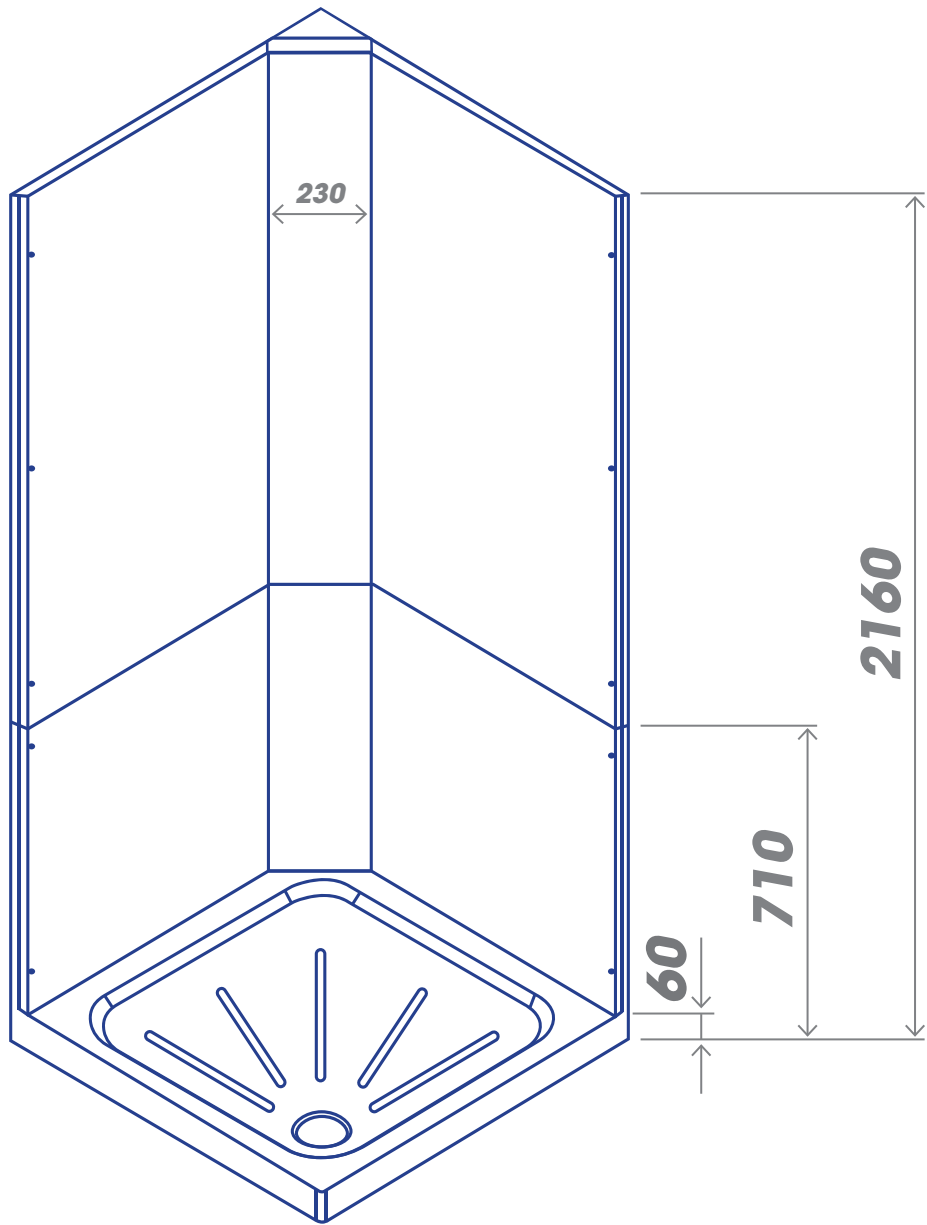

800 SQUARE

LEAK-FREE FOR LIFE

Tray section designed to suit standard 90mm waste fitting

900 SQUARE

LEAK-FREE FOR LIFE

Tray section designed to suit standard 90mm waste fitting

1200x800 RECTANGLE

LEAK-FREE FOR LIFE

NEPTUNE

1200x800 RECTANGLE

LEAK-FREE FOR LIFE

Tray section
designed to suit
standard 90mm
waste fitting

1200x900 RECTANGLE

LEAK-FREE FOR LIFE

NEPTUNE

Tray section designed to suit standard 90mm waste fitting

1200x900 RECTANGLE

LEAK-FREE FOR LIFE

Tray section designed to suit standard 90mm waste fitting

NEPTUNE