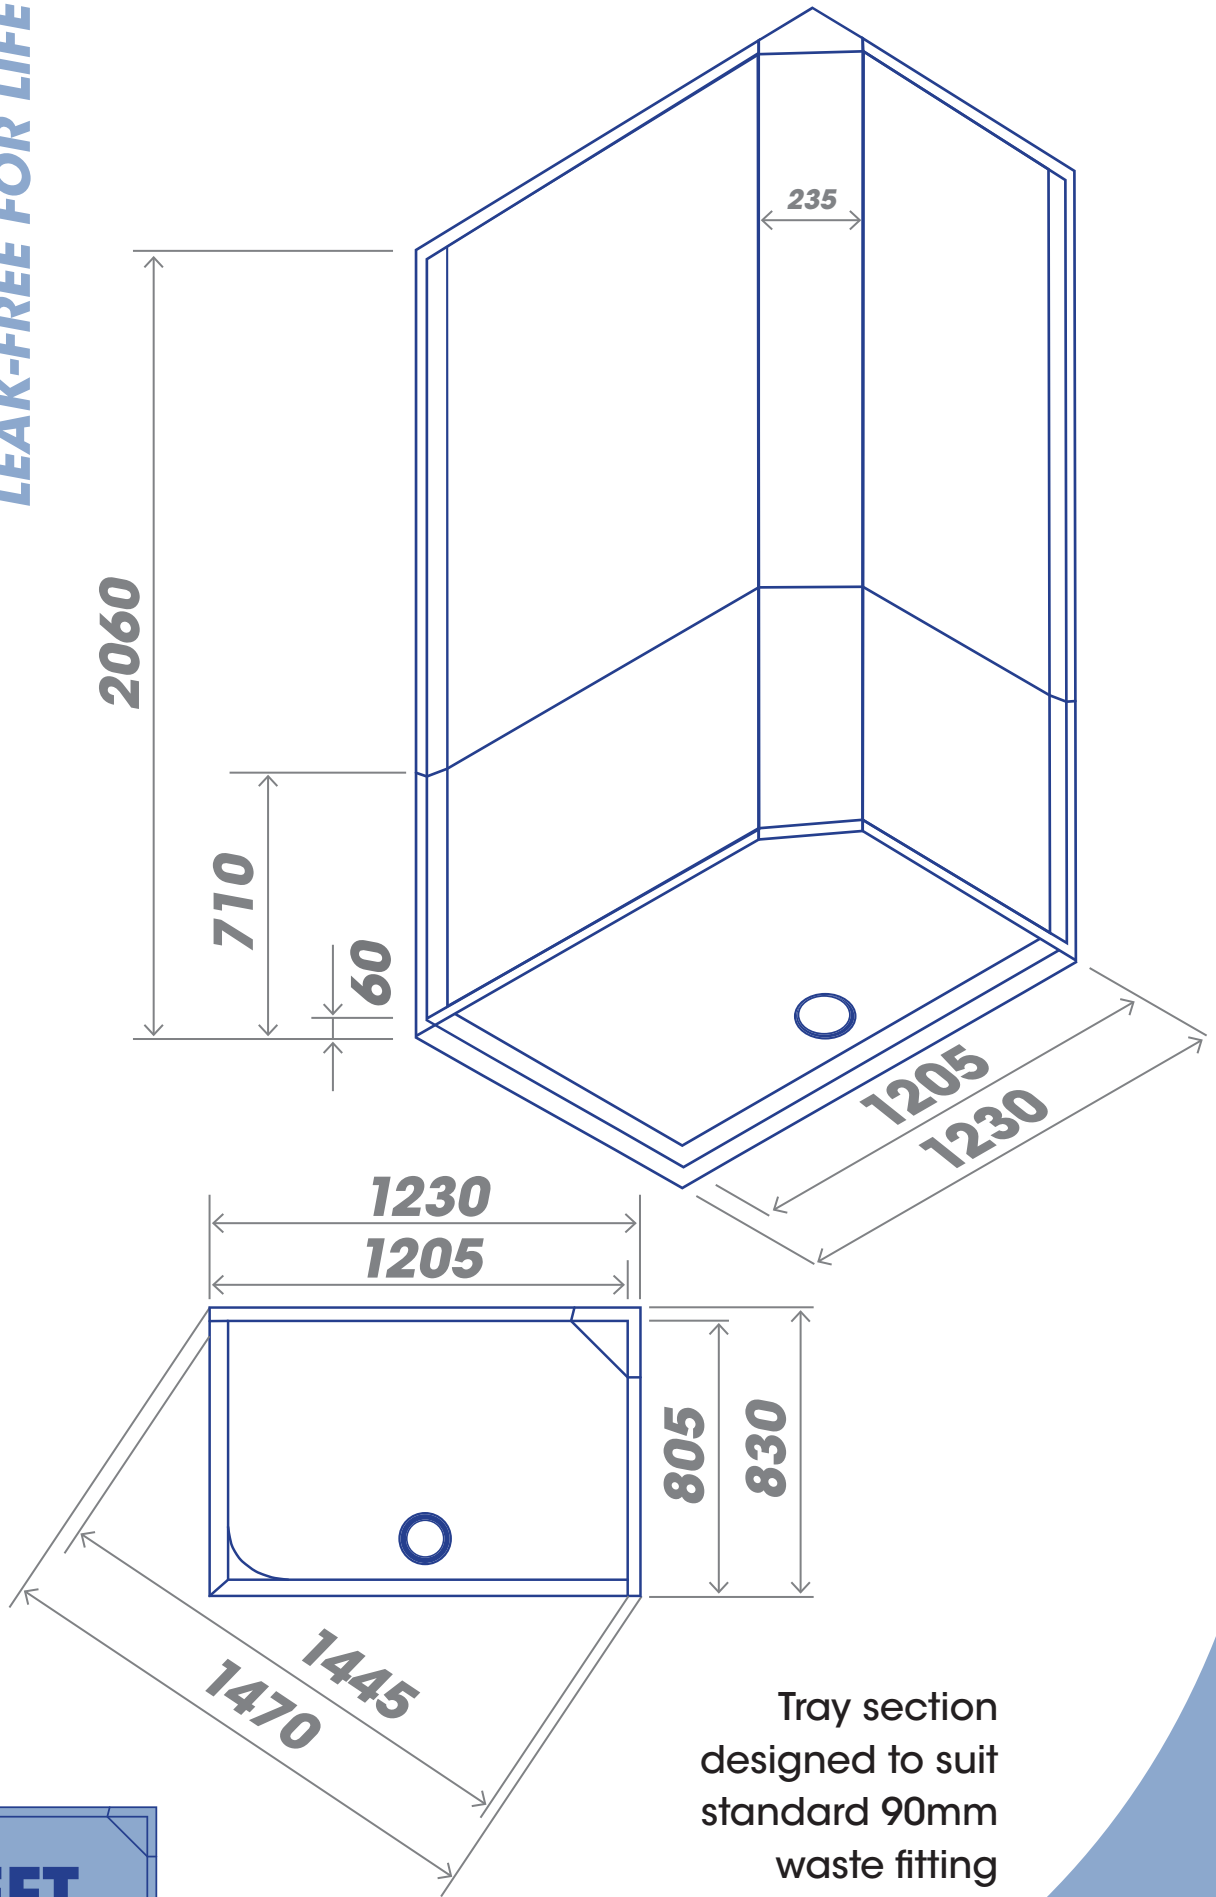

800 SQUARE

LEAK-FREE FOR LIFE

Tray section designed to suit standard 90mm waste fitting

900 SQUARE

LEAK-FREE FOR LIFE

Tray section designed to suit standard 90mm waste fitting

1200x800 RECTANGLE

LEAK-FREE FOR LIFE

NEPTUNE

1200x800 RECTANGLE

LEAK-FREE FOR LIFE

Tray section
designed to suit
standard 90mm
waste fitting

1200x900 RECTANGLE

LEAK-FREE FOR LIFE

NEPTUNE

Tray section designed to suit standard 90mm waste fitting

1200x900 RECTANGLE

LEAK-FREE FOR LIFE

Tray section designed to suit standard 90mm waste fitting

NEPTUNE