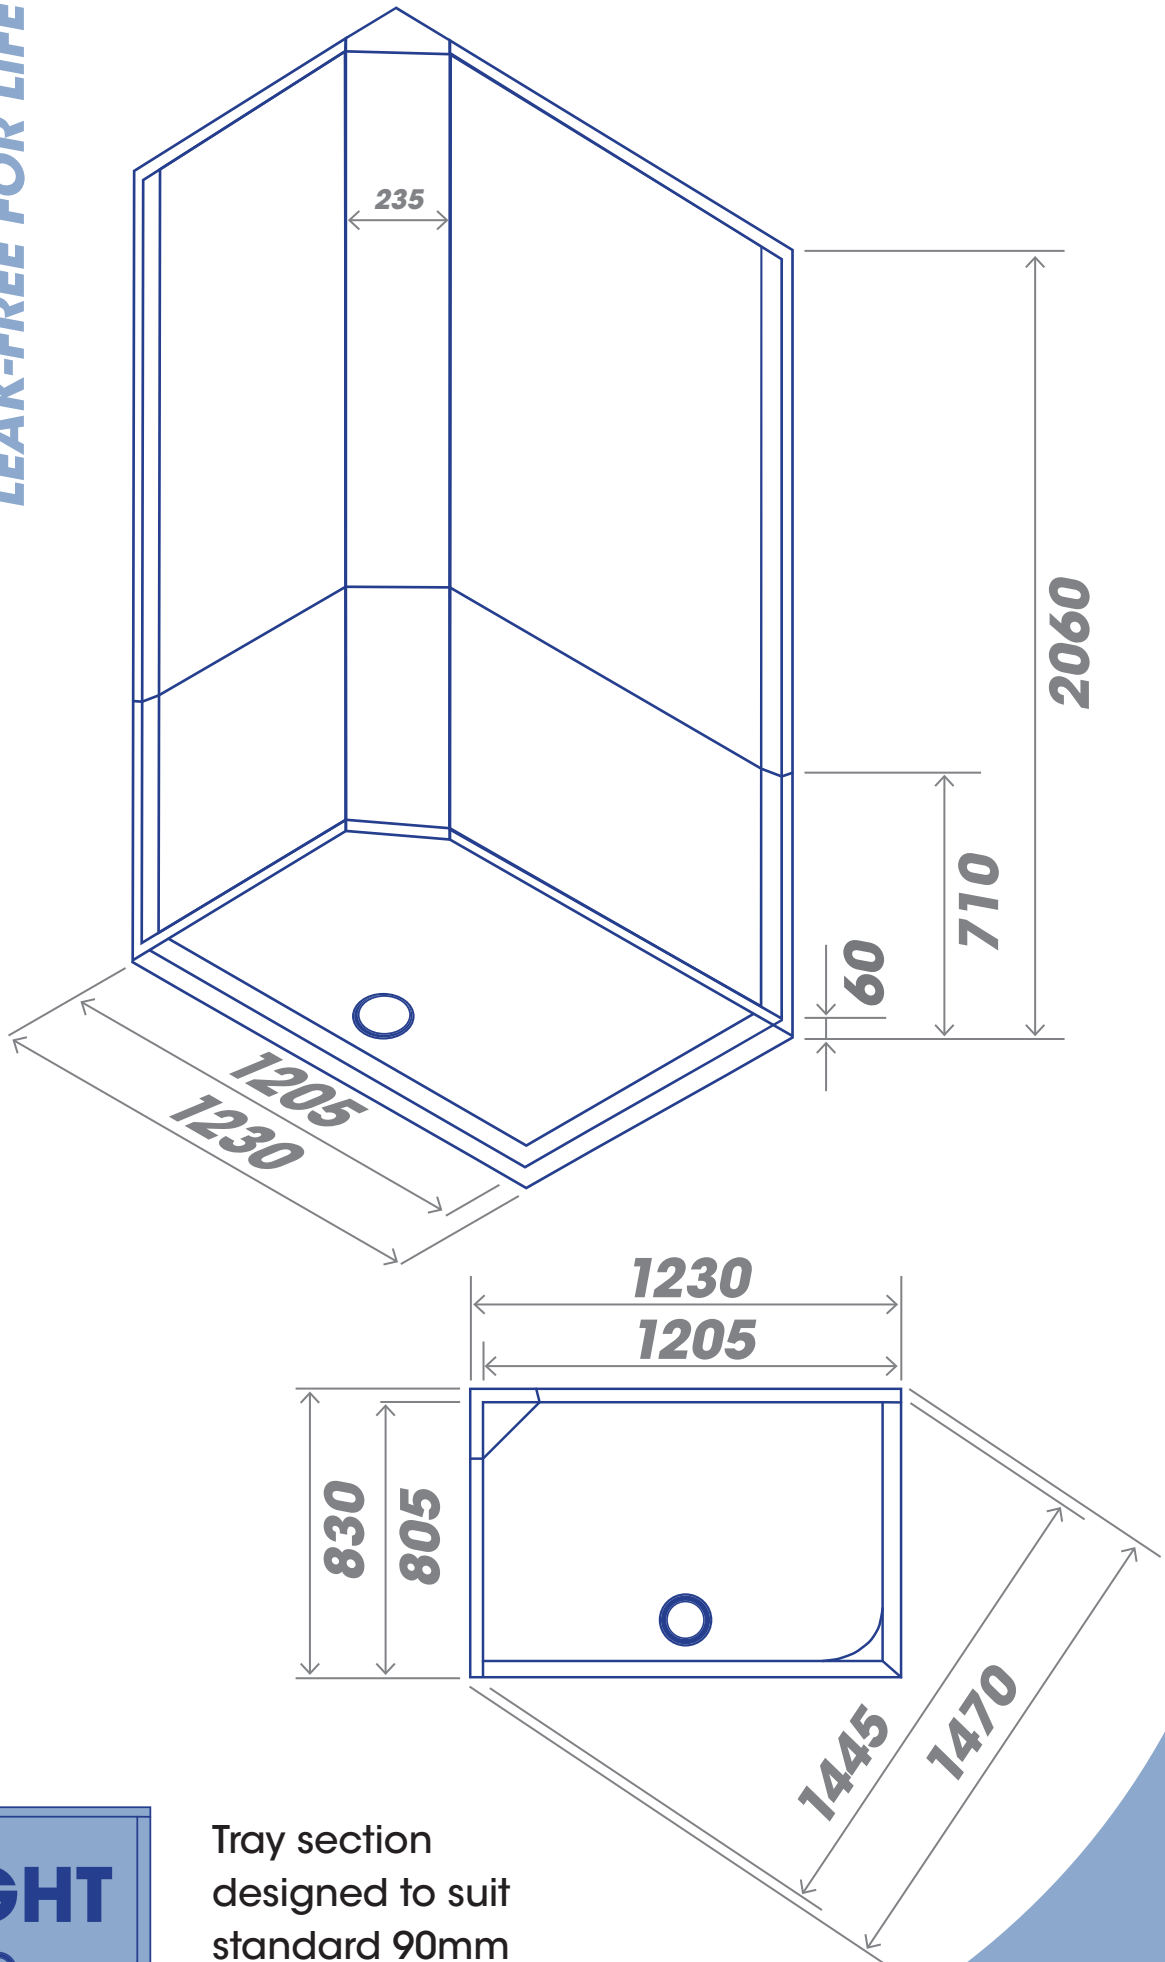

800 SQUARE

LEAK-FREE FOR LIFE

Tray section designed to suit standard 90mm waste fitting

900 SQUARE

LEAK-FREE FOR LIFE

Tray section designed to suit standard 90mm waste fitting

1200x800 RECTANGLE

LEAK-FREE FOR LIFE

NEPTUNE

1200x800 RECTANGLE

LEAK-FREE FOR LIFE

Tray section
designed to suit
standard 90mm
waste fitting

1200x900 RECTANGLE

LEAK-FREE FOR LIFE

NEPTUNE

Tray section designed to suit standard 90mm waste fitting

1200x900 RECTANGLE

LEAK-FREE FOR LIFE

Tray section designed to suit standard 90mm waste fitting

NEPTUNE