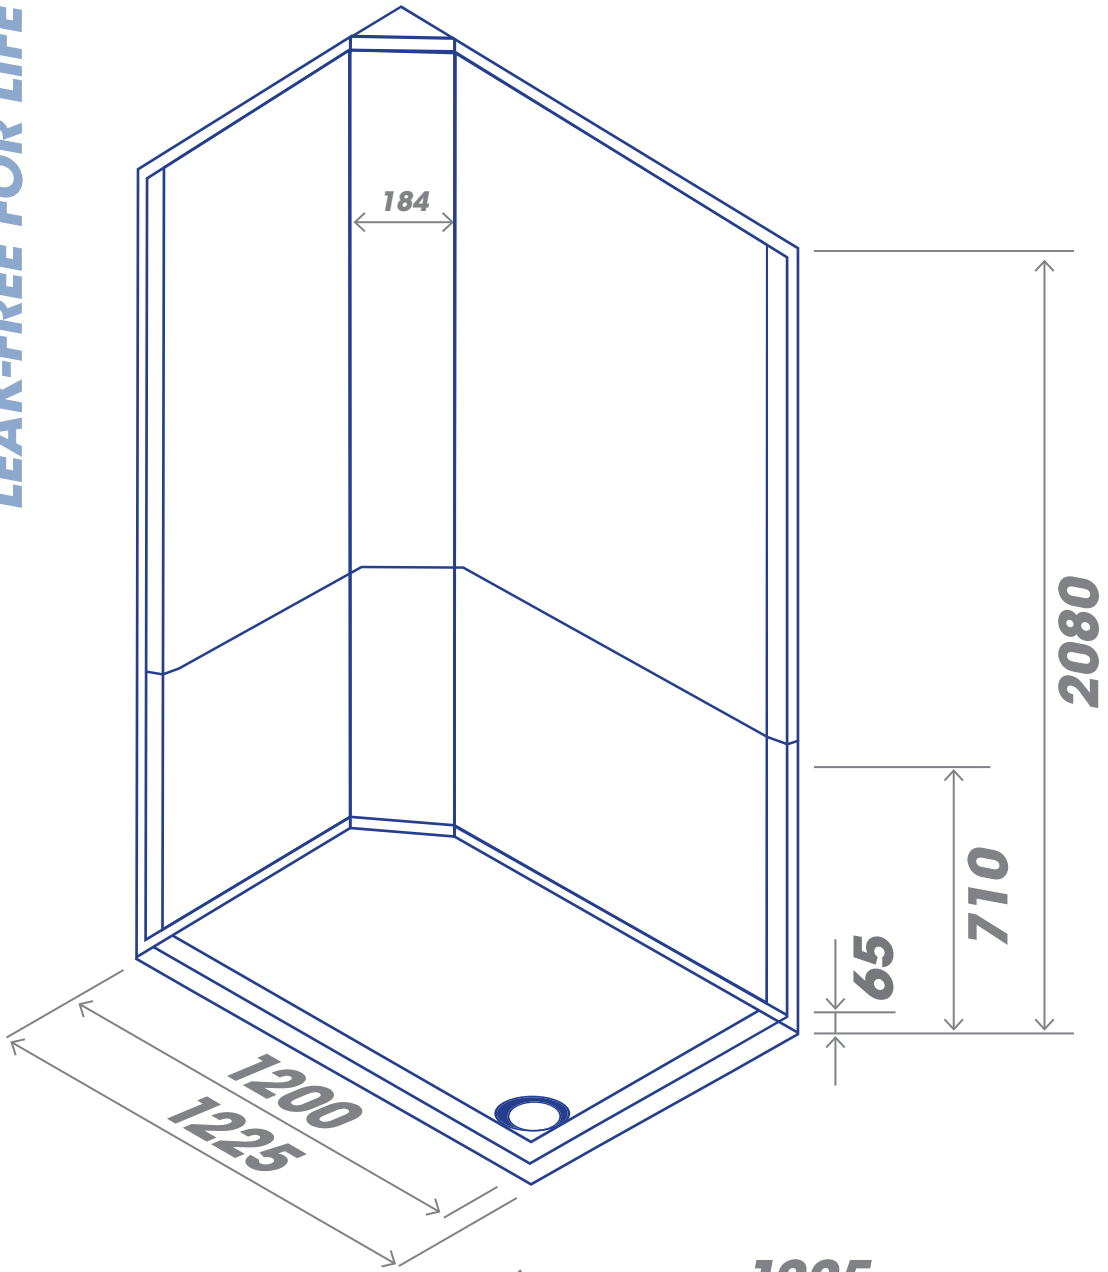

800 SQUARE

LEAK-FREE FOR LIFE

Tray section designed to suit standard 90mm waste fitting

900 SQUARE

LEAK-FREE FOR LIFE

Tray section designed to suit standard 90mm waste fitting

1200x800 RECTANGLE

LEAK-FREE FOR LIFE

NEPTUNE

1200x800 RECTANGLE

LEAK-FREE FOR LIFE

Tray section
designed to suit
standard 90mm
waste fitting

1200x900 RECTANGLE

LEAK-FREE FOR LIFE

NEPTUNE

Tray section designed to suit standard 90mm waste fitting

1200x900 RECTANGLE

LEAK-FREE FOR LIFE

Tray section designed to suit standard 90mm waste fitting

NEPTUNE