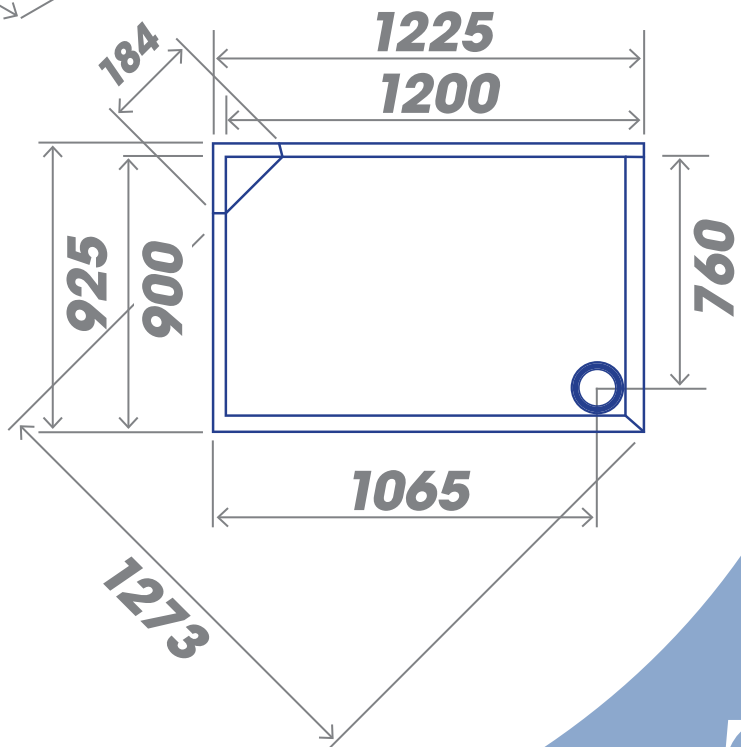

800 SQUARE

LEAK-FREE FOR LIFE

Tray section designed to suit standard 90mm waste fitting

900 SQUARE

LEAK-FREE FOR LIFE

Tray section designed to suit standard 90mm waste fitting

1200x800 RECTANGLE

LEAK-FREE FOR LIFE

NEPTUNE

1200x800 RECTANGLE

LEAK-FREE FOR LIFE

Tray section
designed to suit
standard 90mm
waste fitting

1200x900 RECTANGLE

LEAK-FREE FOR LIFE

NEPTUNE

Tray section designed to suit standard 90mm waste fitting

1200x900 RECTANGLE

LEAK-FREE FOR LIFE

Tray section designed to suit standard 90mm waste fitting

NEPTUNE