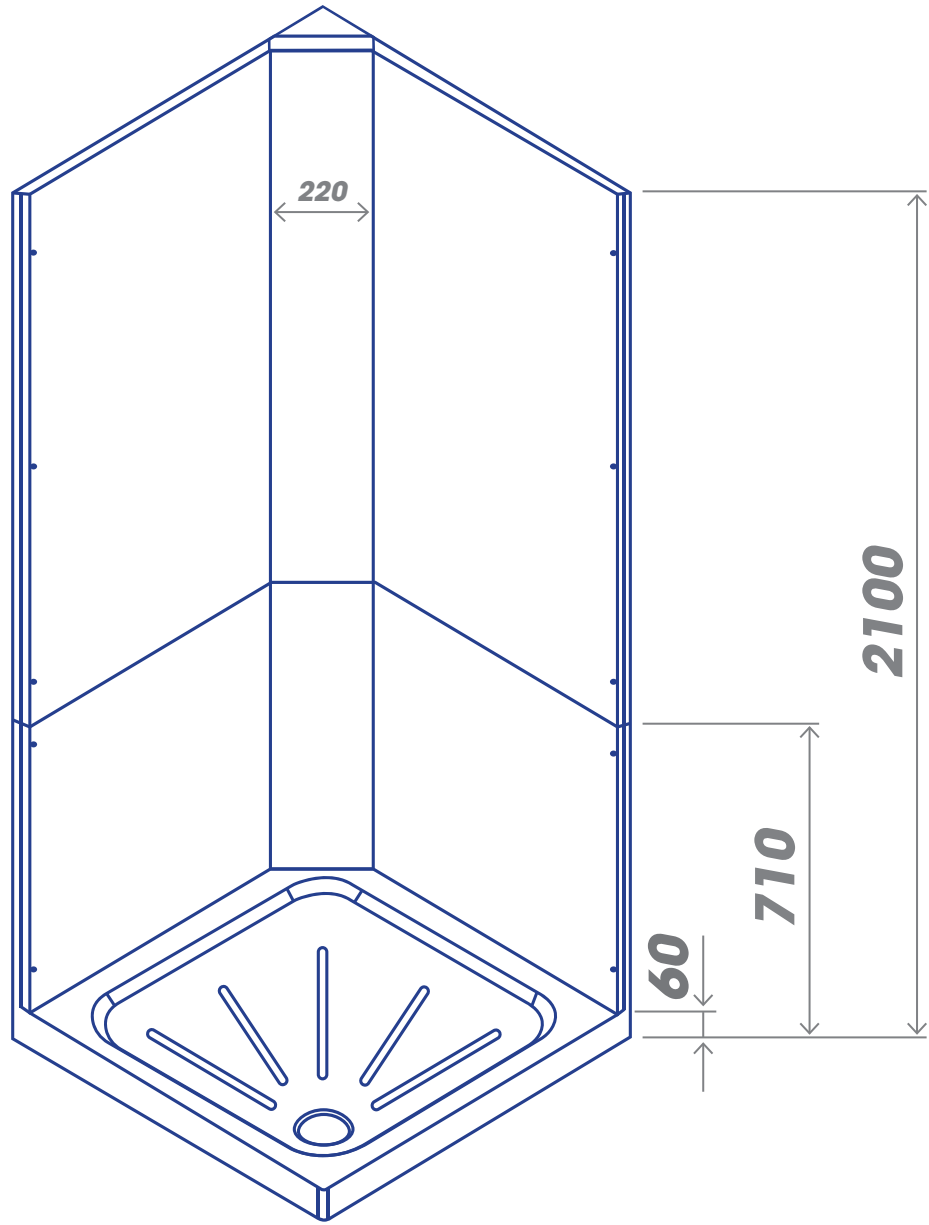

800 SQUARE

LEAK-FREE FOR LIFE

Tray section designed to suit standard 90mm waste fitting

900 SQUARE

LEAK-FREE FOR LIFE

Tray section designed to suit standard 90mm waste fitting

1200x800 RECTANGLE

LEAK-FREE FOR LIFE

NEPTUNE

1200x800 RECTANGLE

LEAK-FREE FOR LIFE

Tray section
designed to suit
standard 90mm
waste fitting

1200x900 RECTANGLE

LEAK-FREE FOR LIFE

NEPTUNE

Tray section designed to suit standard 90mm waste fitting

1200x900 RECTANGLE

LEAK-FREE FOR LIFE

Tray section designed to suit standard 90mm waste fitting

NEPTUNE