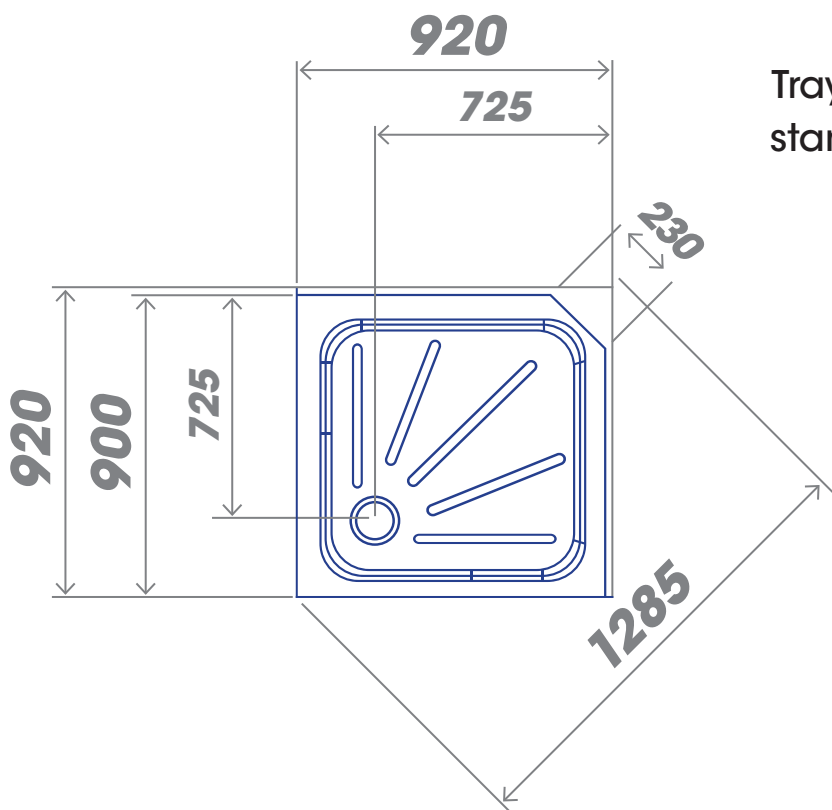

800 SQUARE

LEAK-FREE FOR LIFE

Tray section designed to suit standard 90mm waste fitting

900 SQUARE

LEAK-FREE FOR LIFE

Tray section designed to suit standard 90mm waste fitting

1200x800 RECTANGLE

LEAK-FREE FOR LIFE

NEPTUNE

1200x800 RECTANGLE

LEAK-FREE FOR LIFE

Tray section
designed to suit
standard 90mm
waste fitting

1200x900 RECTANGLE

LEAK-FREE FOR LIFE

NEPTUNE

Tray section designed to suit standard 90mm waste fitting

1200x900 RECTANGLE

LEAK-FREE FOR LIFE

Tray section designed to suit standard 90mm waste fitting

NEPTUNE