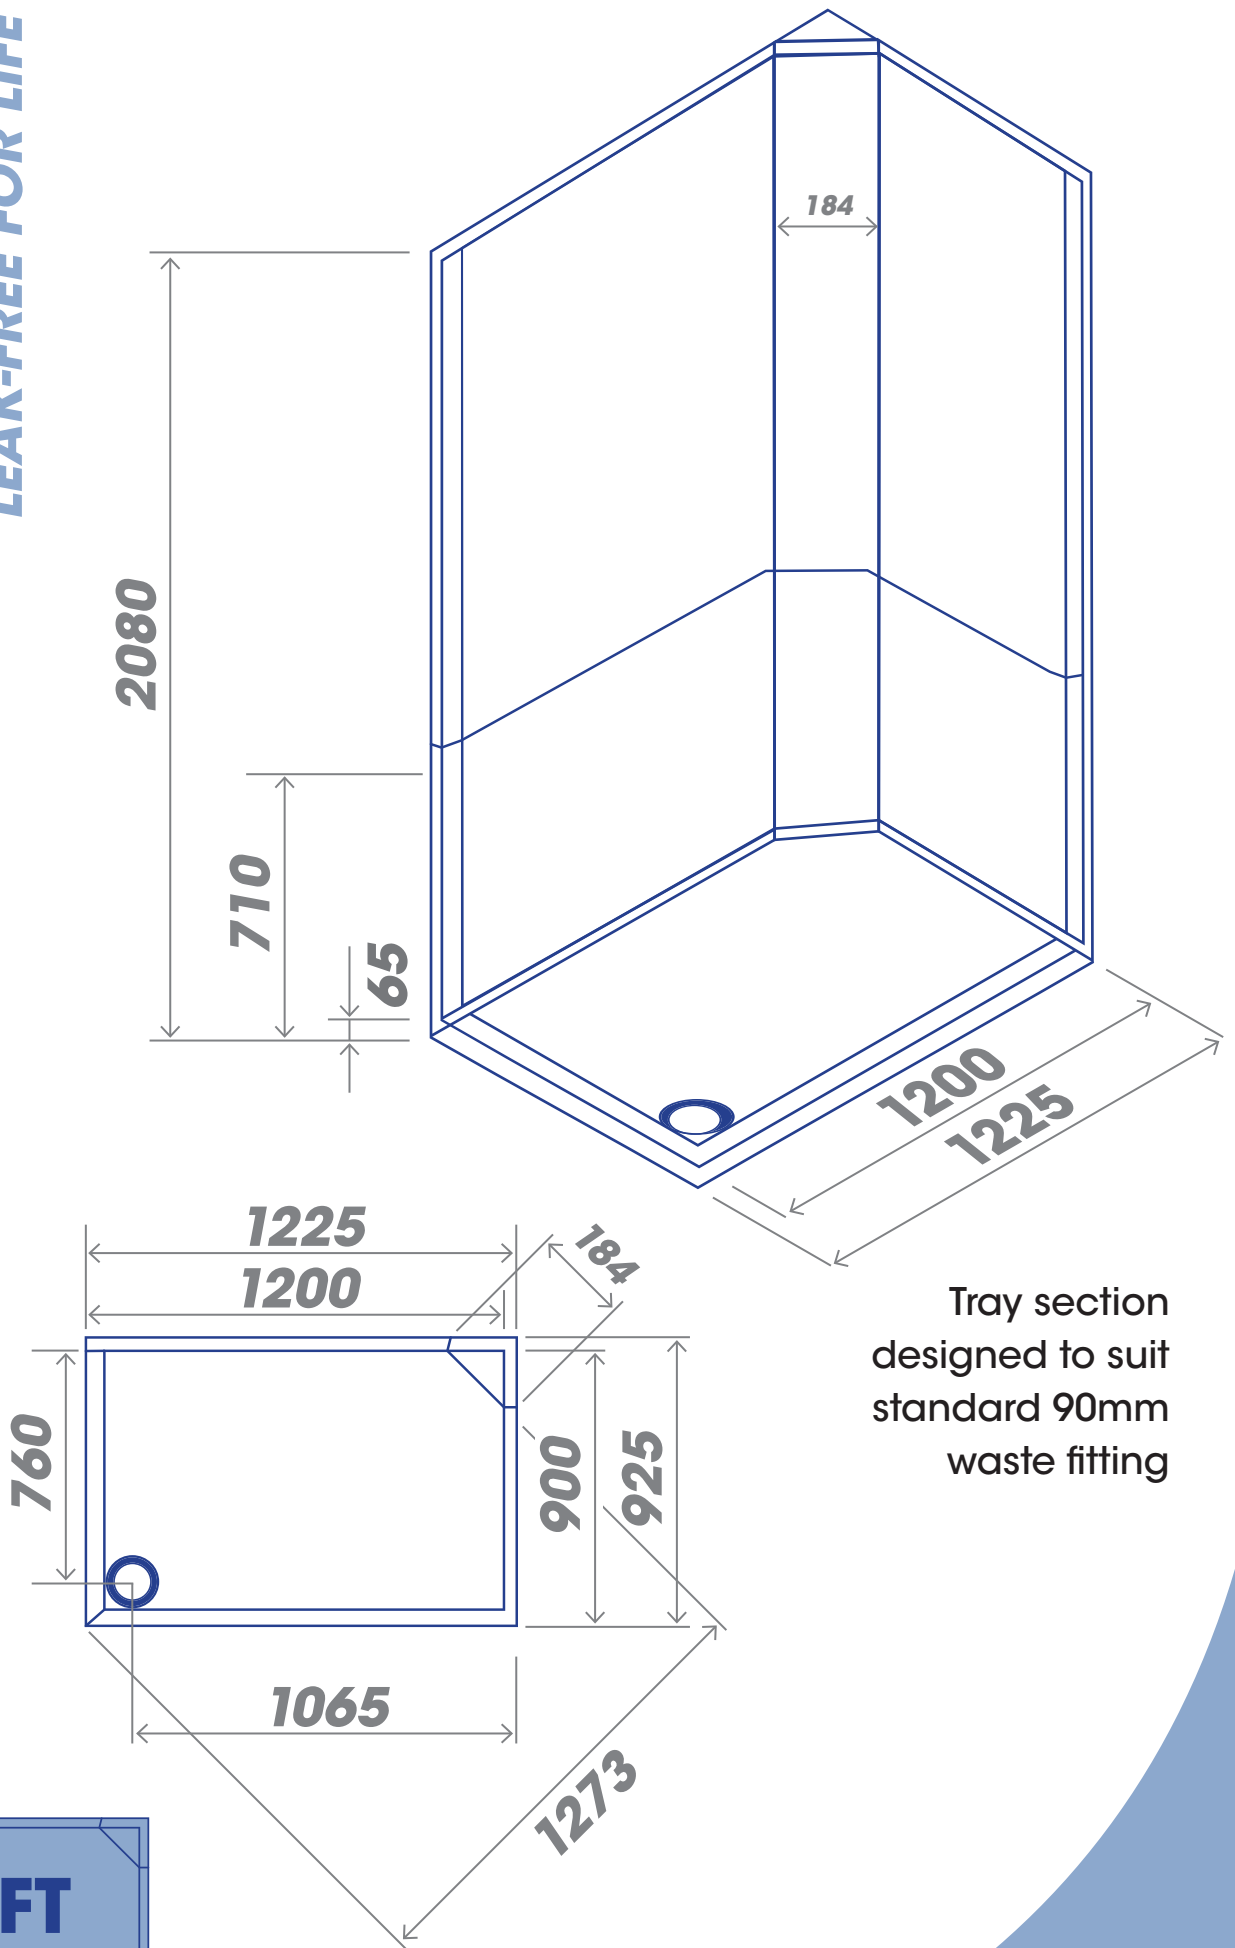

800 SQUARE

LEAK-FREE FOR LIFE

Tray section designed to suit standard 90mm waste fitting

900 SQUARE

LEAK-FREE FOR LIFE

Tray section designed to suit standard 90mm waste fitting

1200x800 RECTANGLE

LEAK-FREE FOR LIFE

NEPTUNE

1200x800 RECTANGLE

LEAK-FREE FOR LIFE

Tray section
designed to suit
standard 90mm
waste fitting

1200x900 RECTANGLE

LEAK-FREE FOR LIFE

NEPTUNE

Tray section designed to suit standard 90mm waste fitting

1200x900 RECTANGLE

LEAK-FREE FOR LIFE

Tray section designed to suit standard 90mm waste fitting

NEPTUNE