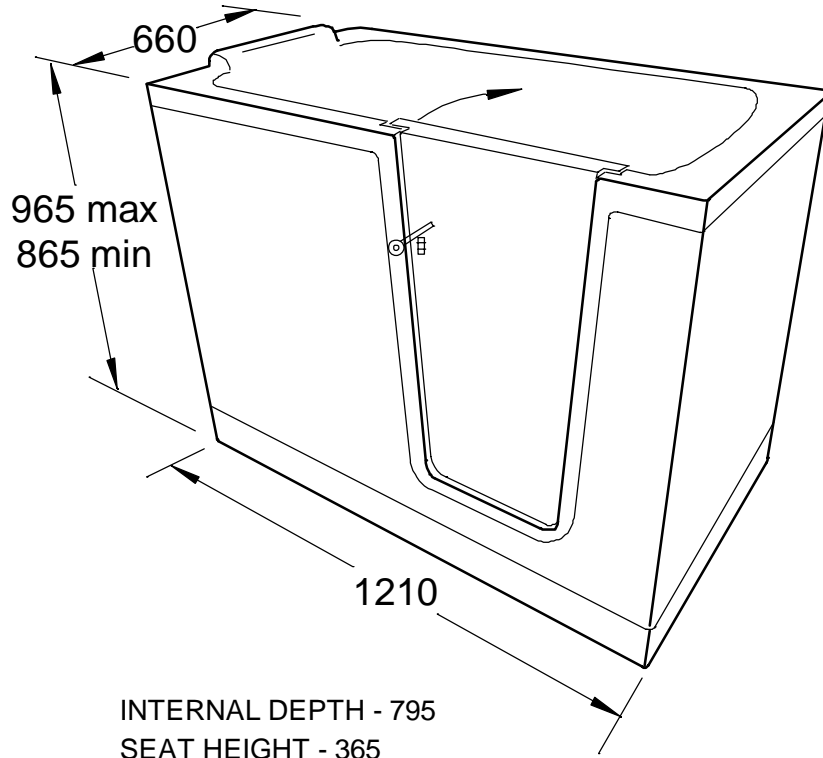

# Caversham Bath

shown as RH door

INTERNAL DEPTH - 795  
SEAT HEIGHT - 365  
DOOR STEP THRESHOLD - 150 min/250 max  
TO INNER WELL - 80 min/180 max  
WATER CAPACITY - 225L

Dimensions in millimetre nominal