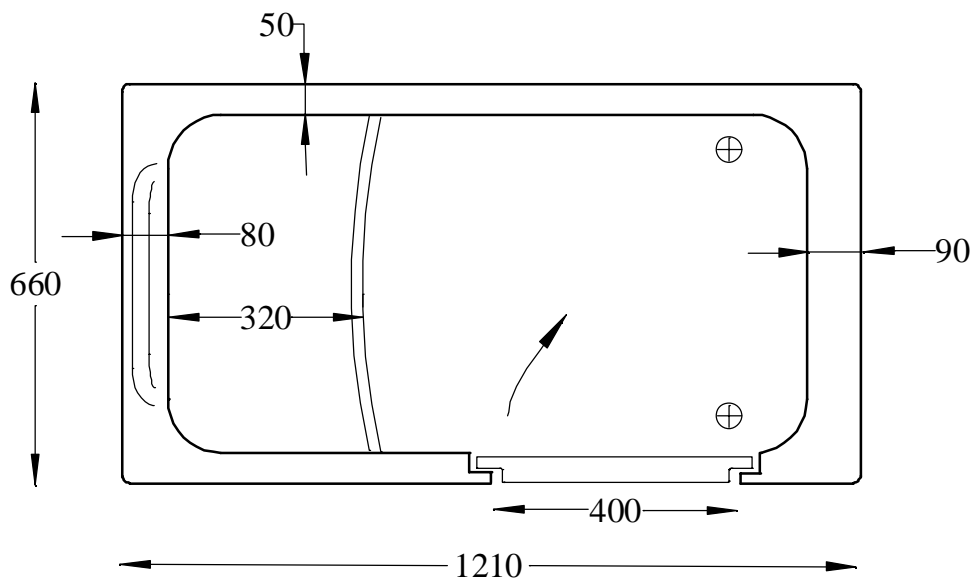

# Caversham Bath

shown as RH door

INTERNAL DEPTH - 795  
SEAT HEIGHT - 365  
DOOR STEP THRESHOLD - 150 min/250 max  
TO INNER WELL - 80 min/180 max  
WATER CAPACITY - 225L

Dimensions in millimetre nominal