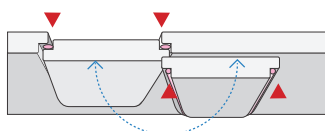

Stand or stretch out in luxury and with complete peace of mind. The smooth, silent powered seat gently lifts you a full seventeen inches and softly down again. It is simple to operate with a touch control handset. And, with over 12 inches of water, you can enjoy a full deep bath again. Fitting in to the same space as your old bath, the elegant AquaMarina comes in a range of options to match your existing bathroom suite. With the seat removed, the bath can be used by all the family and the hydrotherapy option makes bathing truly enjoyable for all.

AquaMarina Options	Standard	Optional
Powered seat		●
Door	●	● Left or Right
Shower screen	●	
Cushioned luxury headrest		●
Robust steel frame	●	
6 adjustable hydrotherapy air jets		●
Chrome fittings		●
Thermostatic controlled taps		●
Easistep		●
Colours	● White	
Easy to use pop-up waste	●	

AquaMarina Technical Data

Length	● 1675mm	● 1675 > 1560mm
Length (internal)	● 1530mm	
Width	● 840mm	
Height (external)	● 570mm	
Bathing depth	● 320mm	
Maximum seat height	● 425mm	
Maximum seat capacity	● 127kg (20 Stone)	
Seat width	● 390mm	
Door width	● 475mm	
Maximum water fill	● 240 litres	
Step in height	● 240mm	