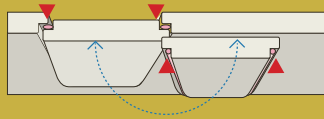

AQUASERENE

The short walk in bath
with the built-in seat

The contoured raised seat means no more struggling to get up or down,
and at nearly double the height of a standard bath you get the added benefit
of a true deep bath soaking experience.

▲ The unique encapsulated white silicon seal softly compresses to ensure easy closing of the door giving a watertight seal for years of trouble free use

- Guaranteed watertight seal
- Pop up waste
- Thermostatically controlled lever taps available
- Low level entry
- Left or right hand door opening
- Optional hydrotherapy spa system

AQUASERENE

The unique, watertight, sealed door means you can simply walk in, sit down, relax and unwind in a tub of warm water at your own leisure. The contoured raised seat means no more struggling to get up or down, and at nearly double the height of a standard bath you get the added benefit of a true deep bath soaking experience. Also available is a purpose made shower canopy and curtain should you wish to choose the alternative of a refreshing shower.

AquaSerene Technical Data

Length	● 1295mm	● 1066mm
Length (internal)	● 1080mm	● 930mm
Width	● 665mm	
Height (external)	● 900mm	
Bathing depth	● 650mm	
Seat height	● 340mm	
Maximum seat capacity	● 165kg (26 Stone)	
Seat width	● 480mm	
Door width	● 400mm	
Maximum water fill	● 150 litres	
Step in height	● 220mm	