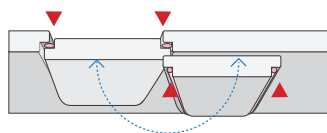

AQUASULIS

The Bariatric bath
Designed by caring professionals
for professional carers

AQUASULIS

The AquaSulis Bariatric bath has been designed specifically for use in non-domestic situations by the larger framed person to be able to sit comfortably in a well-supported bath that allows for deep soak bathing. Similar in design to our AQUASERENE range it allows a wider door aperture for easier access and egress, plus greater seating width internally for more comfort and soaking bathing depth.

The outward opening door gives easier width access and more manoeuvrable space whilst standing especially if we add the shower canopy and curtain.

AquaSulis Options	Standard	Optional
Powered seat	n/a	n/a
Door	● Right hand only	
Shower canopy		●
Cushioned luxury headrest		●
Robust steel frame	●	
14 Air spa jets		●
Chrome fittings		●
Thermostatic controlled taps		●
Easistep		●
Colours	● White	
Easy to use pop-up waste	●	

AquaSulis Technical Data

Length	● 1420mm
Length (internal)	● 1100mm
Width	● 760mm
Height (external)	● 1050mm
Bathing depth	● 730mm
Maximum seat height	● 425mm
Maximum seat capacity	● 190kg (30 Stone)
Seat width	● 510mm
Door width	● 445mm
Maximum water fill	● 200 litres
Step in height	● 230mm