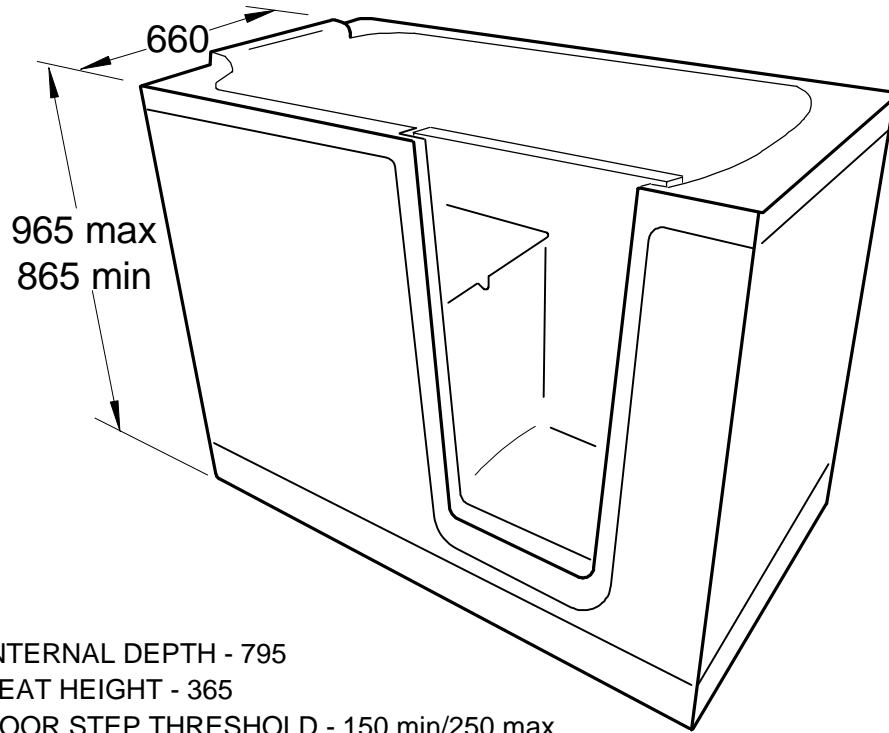

The Priya Bath

shown as RH door

INTERNAL DEPTH - 795
SEAT HEIGHT - 365
DOOR STEP THRESHOLD - 150 min/250 max
TO INNER WELL - 80 min/180 max

Dimensions in millimetre nominal