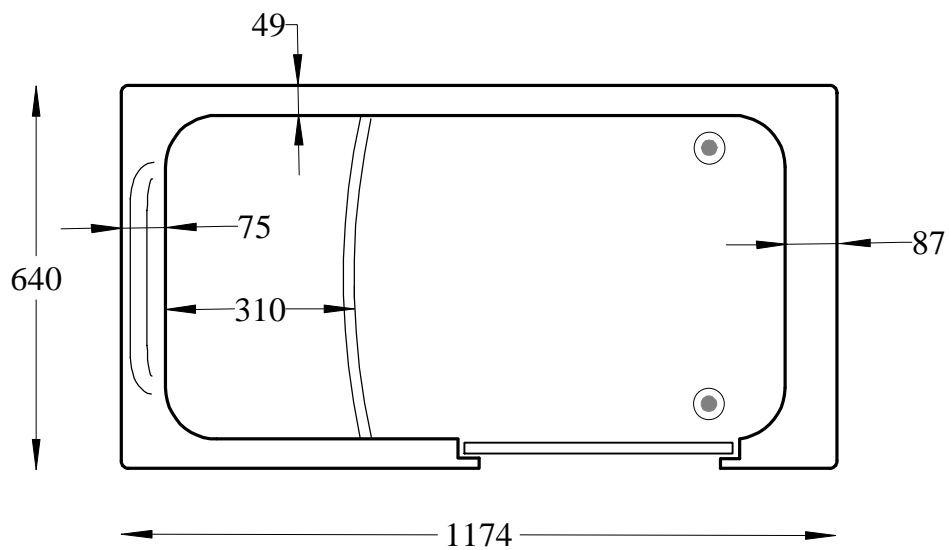

The Priya Bath

shown as RH door

INTERNAL DEPTH - 795
SEAT HEIGHT - 365
DOOR STEP THRESHOLD - 150 min/250 max
TO INNER WELL - 80 min/180 max

Dimensions in millimetre nominal