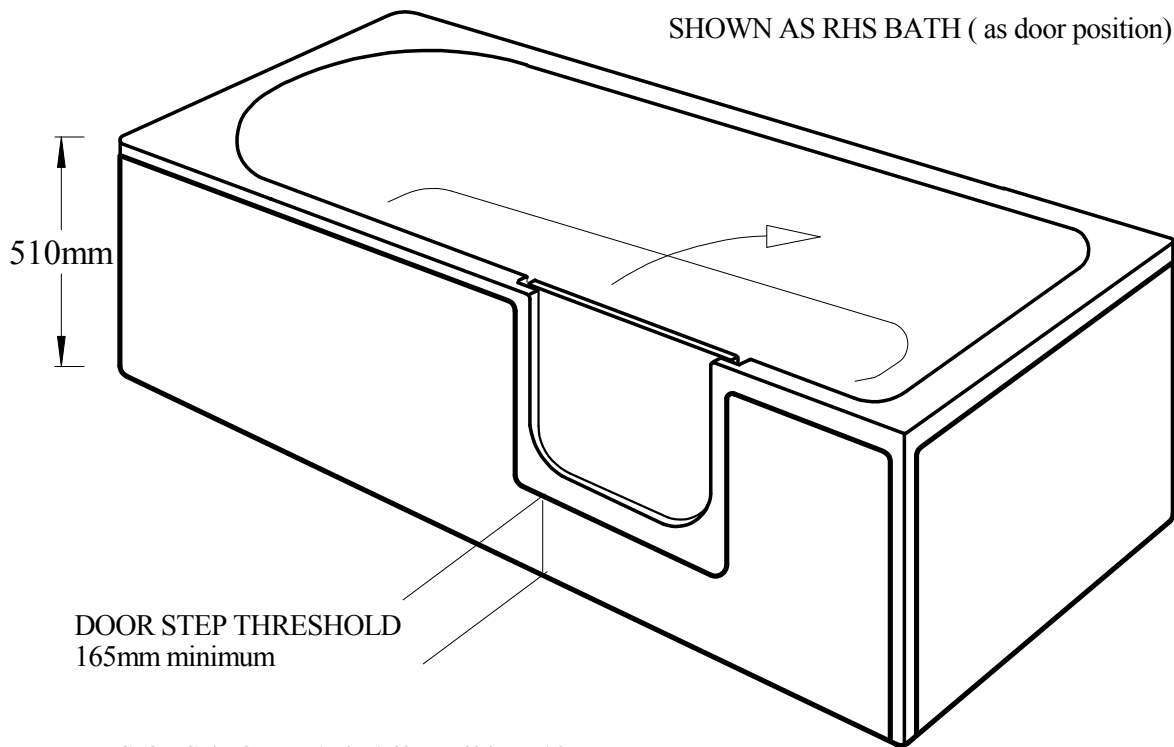

ABALONE 1700

SHOWN AS RHS BATH (as door position)

DIMENSIONS (NOMINAL) 1695 x 690 x 510

WATER CAPACITY UNOCCUPIED - 188 litres

INTERNAL DEPTH - 380mm

SLIP RESISTANT ENTRY

TWIN WASTES

LHS AND RHS DOOR OPTIONS