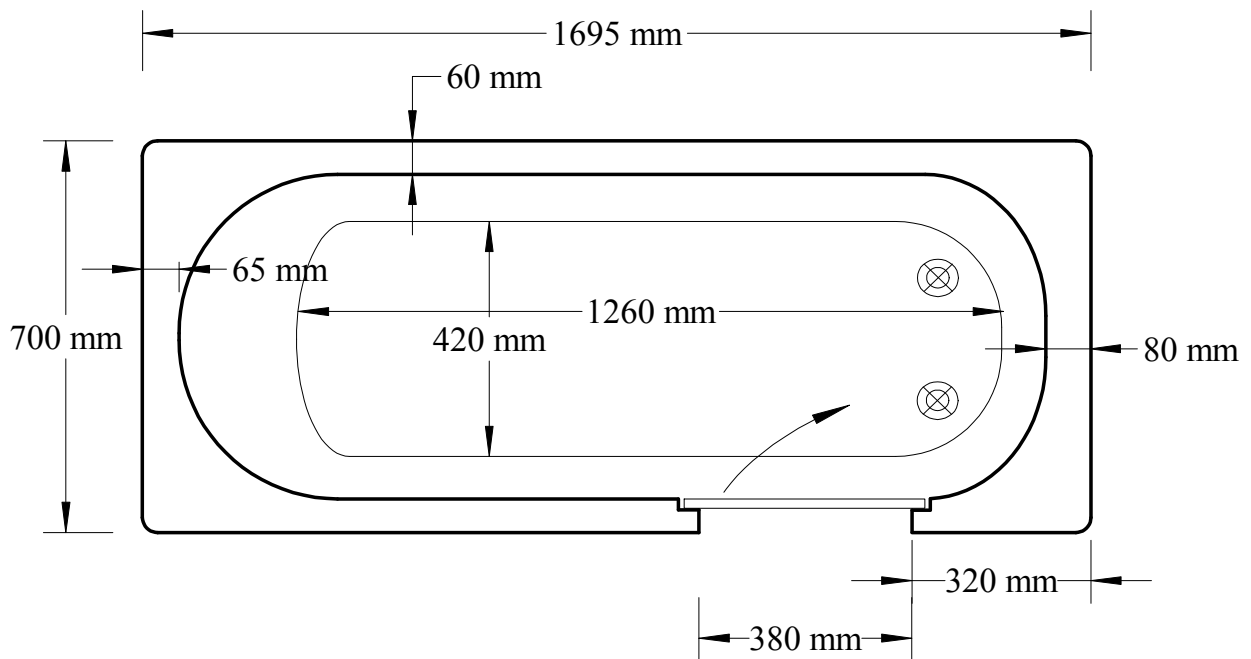

ABALONE 1700

SHOWN AS RHS BATH (as door position)

DIMENSIONS (NOMINAL) 1695 x 690 x 510

WATER CAPACITY UNOCCUPIED - 188 litres

INTERNAL DEPTH - 380mm

SLIP RESISTANT ENTRY

TWIN WASTES

LHS AND RHS DOOR OPTIONS