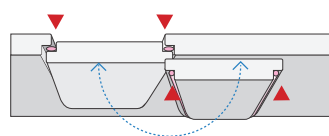

AquaBainini Technical Data

Length	● 1020mm
Length (internal)	● 900mm
Width	● 660mm
Height (external)	● 975mm (up to 1050mm using adjustable feet)
Bathing depth	● 750mm
Maximum seat height	● 444mm
Maximum seat capacity	● 165kg (26 Stone)
Seat width	● 500mm
Door width	● 360mm
Maximum water fill	● 150 litres
Step in height	● 220mm